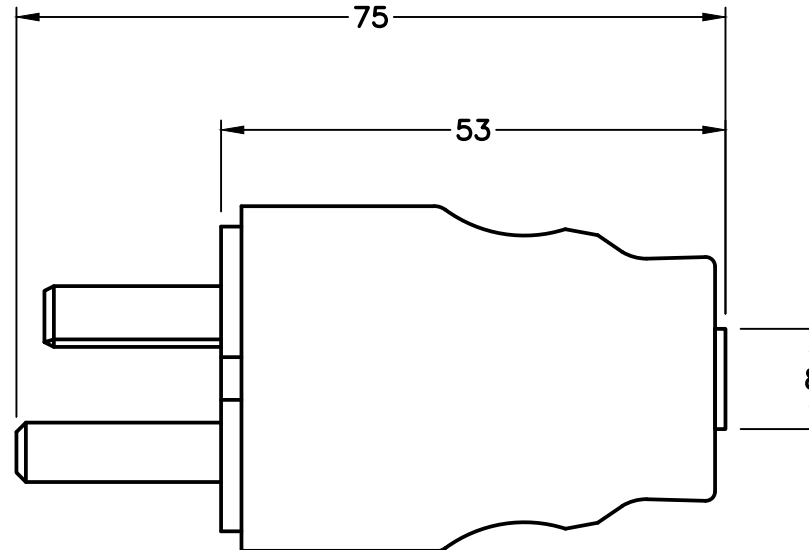

CAT. No.

84230

ARGENTINA 10 AMPERE 250 VOLT PLUG TYPE I (AR1-10P), 2 POLE-3 WIRE GROUNDING (2P+E), O.D.  
CORD GRIP = 8mm (0.315") DIA., WHITE.

APPROVALS

IRAM

CERTIFICATIONS

REPUBLICA ARGENTINA (S) MARK

STANDARDS

IRAM 2073

ALL DIMENSIONS ARE IN MILLIMETERS

NOTE: TERMINAL SCREW TORQUE = 0.5Nm,  
ASSEMBLY SCREWS = 0.4Nm.

RELATED PRODUCTS:

<u>CATALOG No</u>	<u>DESCRIPTION</u>
84230-BLK	BLACK

FRONT VIEW

SIDE VIEW