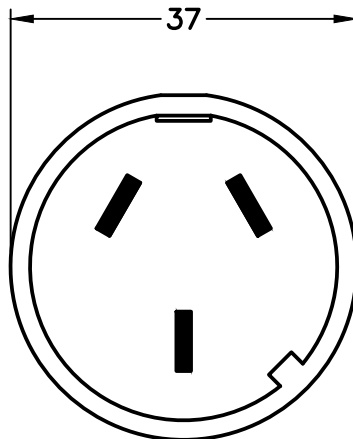

CAT. No.

84230

ARGENTINA 10 AMPERE 250 VOLT PLUG TYPE I (AR1-10P), 2 POLE-3 WIRE GROUNDING (2P+E), O.D.  
CORD GRIP = 8mm (0.315") DIA., WHITE.

APPROVALS

IRAM

CERTIFICATIONS

REPUBLICA ARGENTINA (S) MARK

STANDARDS

IRAM 2073

ALL DIMENSIONS ARE IN MILLIMETERS

NOTE: TERMINAL SCREW TORQUE = 0.5Nm,  
ASSEMBLY SCREWS = 0.4Nm.

RELATED PRODUCTS:

<u>CATALOG No</u>	<u>DESCRIPTION</u>
84230-BLK	BLACK

FRONT VIEW

SIDE VIEW