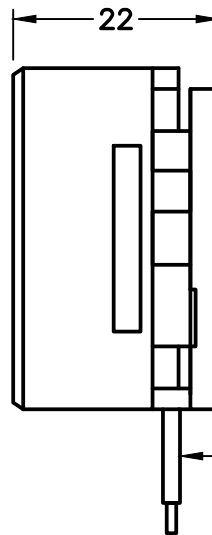

CAT. No.

74901-USB

USB MODULAR OUTLET, 36mmX36mm SIZE, 2 USB PORTS, INPUT RATED (AC 100-240V, 50/60 Hz, 0.3A), OUTPUT RATED DC 5V, 2100mA), 3 INCH WIRE LEADS. IVORY.

CERTIFICATIONS

REACH  ROHS2  CE

ALL DIMENSIONS ARE IN MILLIMETERS

**NOTE:**

1. MOUNTS ON AMERICAN 2x4, 4x4 WALL BOXES OR PANEL MOUNT. SURFACE MOUNTS ON WALL BOXES #74225, #84225-AR.
2. CONNECTION INDEPENDENT LINE/NEUTRAL.
3. THE FUNCTION OF THIS MODULE IS TO CONVERT AC TO DC USB CHARGER.
4. USB PORT OUTPUT = 5V 2.1A DC TO PROVIDE QUICK CHARGE FOR IPAD, IPHONE, IPOD, SMARTPHONES, AND GPS DIGITAL PRODUCTS.
5. DO NOT INSERT ANY METAL OBJECT INTO THE USB INTERFACE TO AVOID POTENTIAL ELECTRIC SHOCK, OVERHEATING, AND CATCHING FIRE.

**RELATED PRODUCTS:**

CATALOG No.	DESCRIPTION
74970-W	PANEL MOUNT FRAME (SNAP-IN), 1 OUTLET, IVORY
74930	PANEL MOUNT FRAME (SCREW MOUNT), 1 OUTLET, IVORY
74940	PANEL MOUNT FRAME (SCREW MOUNT), 2 OUTLETS, IVORY
74950	SURFACE MOUNT FRAME (SCREW MOUNT), 1 OUTLET, IVORY
74960	SURFACE MOUNT FRAME (SCREW MOUNT), 2 OUTLETS, IVORY
74910	WALL BOX (2x4) MOUNT, 1 OUTLET, IVORY
74920	WALL BOX (2x4) MOUNT, 2 OUTLETS, IVORY
74925	WALL BOX (4x4) MOUNT, 4 OUTLETS, IVORY
58206	POWER STRIP, 6 OUTLETS, IVORY
58206-C14	POWER STRIP, 6 OUTLETS, C-14 INLET, IVORY
58206-C14-USB	POWER STRIP, 4 OUTLETS, 2 USB, C-14 INLET, IVORY
58205	POWER STRIP, 5 OUTLETS, IVORY
58205-C14	POWER STRIP, 5 OUTLETS, C-14 INLET, IVORY
58204-C14	POWER STRIP, 4 OUTLETS, C-14 INLET, BLACK
58208-C14	POWER STRIP, 8 OUTLETS, C-14 INLET, BLACK

FRONT VIEW

SIDE VIEW

BACK VIEW

WIRE LEADS  
LENGTH: BOTH  
WIRES = 3 INCHES