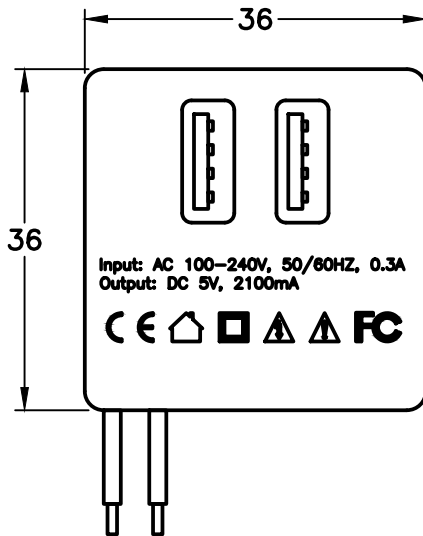

CAT. No.

74901-USB

USB MODULAR OUTLET, 36mmX36mm SIZE, 2 USB PORTS, INPUT RATED (AC 100-240V, 50/60 Hz, 0.3A), OUTPUT RATED DC 5V, 2100mA), 3 INCH WIRE LEADS. IVORY.

CERTIFICATIONS

REACH  ROHS2  CE

ALL DIMENSIONS ARE IN MILLIMETERS

**NOTE:**

1. MOUNTS ON AMERICAN 2x4, 4x4 WALL BOXES OR PANEL MOUNT. SURFACE MOUNTS ON WALL BOXES #74225, #84225-AR.
2. CONNECTION INDEPENDENT LINE/NEUTRAL.
3. THE FUNCTION OF THIS MODULE IS TO CONVERT AC TO DC USB CHARGER.
4. USB PORT OUTPUT = 5V 2.1A DC TO PROVIDE QUICK CHARGE FOR IPAD, IPHONE, IPOD, SMARTPHONES, AND GPS DIGITAL PRODUCTS.
5. DO NOT INSERT ANY METAL OBJECT INTO THE USB INTERFACE TO AVOID POTENTIAL ELECTRIC SHOCK, OVERHEATING, AND CATCHING FIRE.

**RELATED PRODUCTS:**

CATALOG No.	DESCRIPTION
74970-W	PANEL MOUNT FRAME (SNAP-IN), 1 OUTLET, IVORY
74930	PANEL MOUNT FRAME (SCREW MOUNT), 1 OUTLET, IVORY
74940	PANEL MOUNT FRAME (SCREW MOUNT), 2 OUTLETS, IVORY
74950	SURFACE MOUNT FRAME (SCREW MOUNT), 1 OUTLET, IVORY
74960	SURFACE MOUNT FRAME (SCREW MOUNT), 2 OUTLETS, IVORY
74910	WALL BOX (2x4) MOUNT, 1 OUTLET, IVORY
74920	WALL BOX (2x4) MOUNT, 2 OUTLETS, IVORY
74925	WALL BOX (4x4) MOUNT, 4 OUTLETS, IVORY
58206	POWER STRIP, 6 OUTLETS, IVORY
58206-C14	POWER STRIP, 6 OUTLETS, C-14 INLET, IVORY
58206-C14-USB	POWER STRIP, 4 OUTLETS, 2 USB, C-14 INLET, IVORY
58205	POWER STRIP, 5 OUTLETS, IVORY
58205-C14	POWER STRIP, 5 OUTLETS, C-14 INLET, IVORY
58204-C14	POWER STRIP, 4 OUTLETS, C-14 INLET, BLACK
58208-C14	POWER STRIP, 8 OUTLETS, C-14 INLET, BLACK

FRONT VIEW

SIDE VIEW

BACK VIEW

WIRE LEADS  
LENGTH: BOTH  
WIRES = 3 INCHES