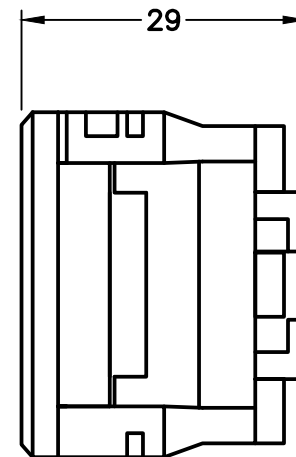

CAT. No.

74901-UK

UNITED KINGDOM, BRITISH MODULAR OUTLET, 13 AMPERE 250 VOLT, BS 1363 TYPE G (UK1-13R), 36mmX36mm SIZE, 2 POLE-3 WIRE GROUNDING (2P+E), IVORY.

CERTIFICATIONS

CE

NOTE:

1. RECOMMENDED: SOLID WIRE $\phi 1.6 \sim 2.0$ OR MULTI-STRAND TINNED WIRE $2.0\text{mm}^2 \sim 3.5\text{mm}^2$.
2. MOUNTS ON AMERICAN 2x4, 4x4 WALL BOXES OR PANEL MOUNT. SURFACE MOUNTS ON WALL BOXES #74225, #84225-AR.
3. MOUNTS IN "12", "3", "6", "9" CLOCK HOUR POSITIONS ON WALL PLATES/MOUNTING FRAMES.

ALL DIMENSIONS ARE IN MILLIMETERS

RELATED PRODUCTS:

CATALOG No.	DESCRIPTION
74970-W	PANEL MOUNT FRAME (SNAP-IN), 1 OUTLET, IVORY
74930	PANEL MOUNT FRAME (SCREW MOUNT), 1 OUTLET, IVORY
74940	PANEL MOUNT FRAME (SCREW MOUNT), 2 OUTLETS, IVORY
74950	SURFACE MOUNT FRAME (SCREW MOUNT), 1 OUTLET, IVORY
74960	SURFACE MOUNT FRAME (SCREW MOUNT), 2 OUTLETS, IVORY
74910	WALL BOX (2x4) MOUNT, 1 OUTLET, IVORY
74920	WALL BOX (2x4) MOUNT, 2 OUTLETS, IVORY
74925	WALL BOX (4x4) MOUNT, 4 OUTLETS, IVORY
58206	POWER STRIP, 6 OUTLETS, IVORY
58206-C14	POWER STRIP, 6 OUTLETS, C-14 INLET, IVORY
58206-C14-USB	POWER STRIP, 4 OUTLETS, 2 USB, C-14 INLET, IVORY
58205	POWER STRIP, 5 OUTLETS, IVORY
58205-C14	POWER STRIP, 5 OUTLETS, C-14 INLET, IVORY
58204-C14	POWER STRIP, 4 OUTLETS, C-14 INLET, BLACK
58208-C14	POWER STRIP, 8 OUTLETS, C-14 INLET, BLACK

FRONT VIEW

SIDE VIEW