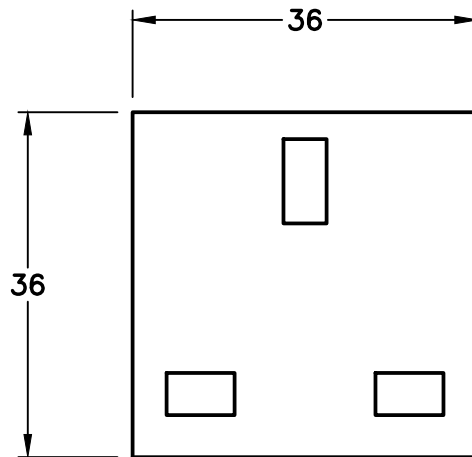

CAT. No.

74901-UK

UNITED KINGDOM, BRITISH MODULAR OUTLET, 13 AMPERE 250 VOLT, BS 1363 TYPE G (UK1-13R), 36mmX36mm SIZE, 2 POLE-3 WIRE GROUNDING (2P+E), IVORY.

CERTIFICATIONS

CE

NOTE:

1. RECOMMENDED: SOLID WIRE $\phi 1.6 \sim 2.0$ OR MULTI-STRAND TINNED WIRE $2.0\text{mm}^2 \sim 3.5\text{mm}^2$.
2. MOUNTS ON AMERICAN 2x4, 4x4 WALL BOXES OR PANEL MOUNT. SURFACE MOUNTS ON WALL BOXES #74225, #84225-AR.
3. MOUNTS IN "12", "3", "6", "9" CLOCK HOUR POSITIONS ON WALL PLATES/MOUNTING FRAMES.

ALL DIMENSIONS ARE IN MILLIMETERS

RELATED PRODUCTS:

CATALOG No.	DESCRIPTION
74970-W	PANEL MOUNT FRAME (SNAP-IN), 1 OUTLET, IVORY
74930	PANEL MOUNT FRAME (SCREW MOUNT), 1 OUTLET, IVORY
74940	PANEL MOUNT FRAME (SCREW MOUNT), 2 OUTLETS, IVORY
74950	SURFACE MOUNT FRAME (SCREW MOUNT), 1 OUTLET, IVORY
74960	SURFACE MOUNT FRAME (SCREW MOUNT), 2 OUTLETS, IVORY
74910	WALL BOX (2x4) MOUNT, 1 OUTLET, IVORY
74920	WALL BOX (2x4) MOUNT, 2 OUTLETS, IVORY
74925	WALL BOX (4x4) MOUNT, 4 OUTLETS, IVORY
58206	POWER STRIP, 6 OUTLETS, IVORY
58206-C14	POWER STRIP, 6 OUTLETS, C-14 INLET, IVORY
58206-C14-USB	POWER STRIP, 4 OUTLETS, 2 USB, C-14 INLET, IVORY
58205	POWER STRIP, 5 OUTLETS, IVORY
58205-C14	POWER STRIP, 5 OUTLETS, C-14 INLET, IVORY
58204-C14	POWER STRIP, 4 OUTLETS, C-14 INLET, BLACK
58208-C14	POWER STRIP, 8 OUTLETS, C-14 INLET, BLACK

FRONT VIEW

SIDE VIEW