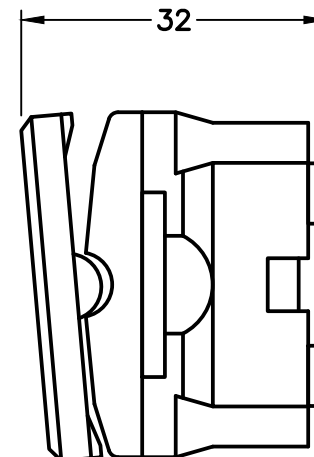

CAT. No.

74901-SPS

15 AMPERE 250 VOLT SINGLE POLE / THREE WAY MODULAR SWITCH, 36mmX36mm SIZE, INDICATOR LIGHT. IVORY.

CERTIFICATIONS

CE

ALL DIMENSIONS ARE IN MILLIMETERS

NOTE:

1. RECOMMENDED: SOLID WIRE $\phi 1.6 \sim 2.0$ OR MULTI-STRAND TINNED WIRE $2.0\text{mm}^2 \sim 3.5\text{mm}^2$.
2. MOUNTS ON AMERICAN 2x4, 4x4 WALL BOXES OR PANEL MOUNT. SURFACE MOUNTS ON WALL BOXES #74225, #84225-AR.
3. MOUNTS IN "12", "3", "6", "9" CLOCK HOUR POSITIONS ON WALL PLATES/MOUNTING FRAMES.

RELATED PRODUCTS:

CATALOG No.	DESCRIPTION
74970-W	PANEL MOUNT FRAME (SNAP-IN), 1 OUTLET, IVORY
74930	PANEL MOUNT FRAME (SCREW MOUNT), 1 OUTLET, IVORY
74940	PANEL MOUNT FRAME (SCREW MOUNT), 2 OUTLETS, IVORY
74950	SURFACE MOUNT FRAME (SCREW MOUNT), 1 OUTLET, IVORY
74960	SURFACE MOUNT FRAME (SCREW MOUNT), 2 OUTLETS, IVORY
74910	WALL BOX (2x4) MOUNT, 1 OUTLET, IVORY
74920	WALL BOX (2x4) MOUNT, 2 OUTLETS, IVORY
74925	WALL BOX (4x4) MOUNT, 4 OUTLETS, IVORY
58206	POWER STRIP, 6 OUTLETS, IVORY
58206-C14	POWER STRIP, 6 OUTLETS, C-14 INLET, IVORY
58206-C14-USB	POWER STRIP, 4 OUTLETS, 2 USB, C-14 INLET, IVORY
58205	POWER STRIP, 5 OUTLETS, IVORY
58205-C14	POWER STRIP, 5 OUTLETS, C-14 INLET, IVORY
58204-C14	POWER STRIP, 4 OUTLETS, C-14 INLET, BLACK
58208-C14	POWER STRIP, 8 OUTLETS, C-14 INLET, BLACK

FRONT VIEW

SIDE VIEW