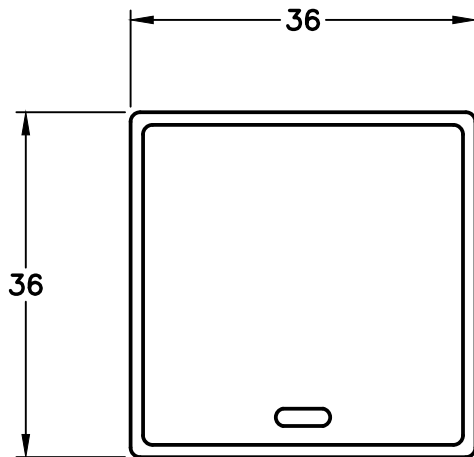

CAT. No.

74901-SPS

15 AMPERE 250 VOLT SINGLE POLE / THREE WAY MODULAR SWITCH, 36mmX36mm SIZE, INDICATOR LIGHT. IVORY.

CERTIFICATIONS

CE

ALL DIMENSIONS ARE IN MILLIMETERS

NOTE:

1. RECOMMENDED: SOLID WIRE $\phi 1.6 \sim 2.0$ OR MULTI-STRAND TINNED WIRE $2.0\text{mm}^2 \sim 3.5\text{mm}^2$.
2. MOUNTS ON AMERICAN 2x4, 4x4 WALL BOXES OR PANEL MOUNT. SURFACE MOUNTS ON WALL BOXES #74225, #84225-AR.
3. MOUNTS IN "12", "3", "6", "9" CLOCK HOUR POSITIONS ON WALL PLATES/MOUNTING FRAMES.

RELATED PRODUCTS:

CATALOG No.	DESCRIPTION
74970-W	PANEL MOUNT FRAME (SNAP-IN), 1 OUTLET, IVORY
74930	PANEL MOUNT FRAME (SCREW MOUNT), 1 OUTLET, IVORY
74940	PANEL MOUNT FRAME (SCREW MOUNT), 2 OUTLETS, IVORY
74950	SURFACE MOUNT FRAME (SCREW MOUNT), 1 OUTLET, IVORY
74960	SURFACE MOUNT FRAME (SCREW MOUNT), 2 OUTLETS, IVORY
74910	WALL BOX (2x4) MOUNT, 1 OUTLET, IVORY
74920	WALL BOX (2x4) MOUNT, 2 OUTLETS, IVORY
74925	WALL BOX (4x4) MOUNT, 4 OUTLETS, IVORY
58206	POWER STRIP, 6 OUTLETS, IVORY
58206-C14	POWER STRIP, 6 OUTLETS, C-14 INLET, IVORY
58206-C14-USB	POWER STRIP, 4 OUTLETS, 2 USB, C-14 INLET, IVORY
58205	POWER STRIP, 5 OUTLETS, IVORY
58205-C14	POWER STRIP, 5 OUTLETS, C-14 INLET, IVORY
58204-C14	POWER STRIP, 4 OUTLETS, C-14 INLET, BLACK
58208-C14	POWER STRIP, 8 OUTLETS, C-14 INLET, BLACK

FRONT VIEW

SIDE VIEW