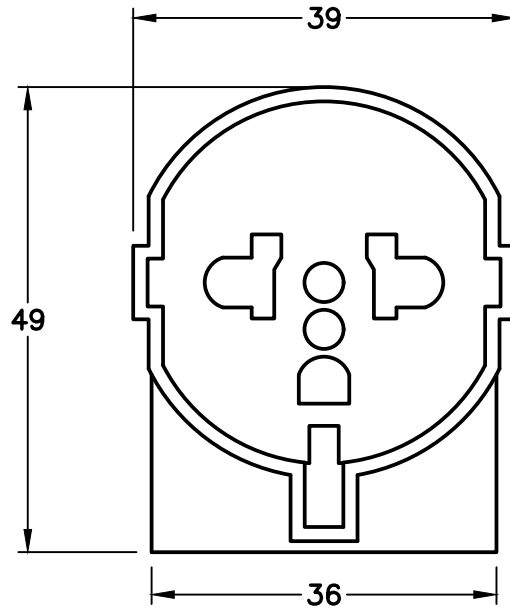

CAT. No.

74901-SCH

MULTI-CONFIGURATION EUROPEAN "SCHUKO" 16 AMPERE 250 VOLT CEE 7/3 (EU1-16R), TYPE A, B, C, E, F, L, J, PANEL MOUNT/SURFACE MOUNT OUTLET ACCEPTS CEE 7/7, CEE 7/4 (EU1-16P), ITALY-CHILE (IT1-10P), SWISS (SW1-10P), AMERICAN (NEMA 5-15P\*\*) 2 POLE-3 WIRE GROUNDING (2P+E) PLUGS AND NON-GROUNDING EUROPEAN, INTERNATIONAL, NEMA (2P) PLUGS, WHITE.

CERTIFICATIONS

REACH  ROHS3  CE

**NOTE:**

1. RECOMMENDED: SOLID WIRE  $\phi 1.6 \sim 2.0$  OR MULTI-STRAND TINNED WIRE  $2.0\text{mm}^2 \sim 3.5\text{mm}^2$ .
2. ACCEPTS MOST NEMA 5-15P MOLDED CORD SET PLUGS WITH SMALL PLUG BODY DESIGN.
3. \*\*74901-SCH ACCEPTS MOST NEMA 5-15P MOLDED CORD SET PLUGS WITH SMALL PLUG BODY DESIGN.

ALL DIMENSIONS ARE IN MILLIMETERS

FRONT VIEW

SIDE VIEW

International Configurations, Inc. 210 Moody Rd., Enfield, Connecticut 06082 Tel: (860)749-6380 Fax: (860)749-2985

www.InternationalConfig.com sales@internationalconfig.com