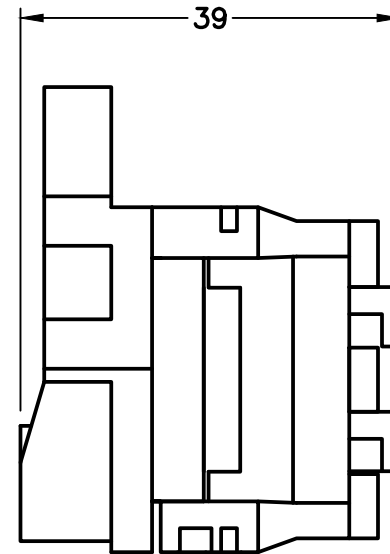

CAT. No.

74901-SCH

MULTI-CONFIGURATION EUROPEAN "SCHUKO" 16 AMPERE 250 VOLT CEE 7/3 (EU1-16R), TYPE A, B, C, E, F, L, J, PANEL MOUNT/SURFACE MOUNT OUTLET ACCEPTS CEE 7/7, CEE 7/4 (EU1-16P), ITALY-CHILE (IT1-10P), SWISS (SW1-10P), AMERICAN (NEMA 5-15P\*\*) 2 POLE-3 WIRE GROUNDING (2P+E) PLUGS AND NON-GROUNDING EUROPEAN, INTERNATIONAL, NEMA (2P) PLUGS, WHITE.

CERTIFICATIONS

REACH  ROHS3  CE

**NOTE:**

1. RECOMMENDED: SOLID WIRE  $\phi 1.6 \sim 2.0$  OR MULTI-STRAND TINNED WIRE  $2.0\text{mm}^2 \sim 3.5\text{mm}^2$ .
2. ACCEPTS MOST NEMA 5-15P MOLDED CORD SET PLUGS WITH SMALL PLUG BODY DESIGN.
3. \*\*74901-SCH ACCEPTS MOST NEMA 5-15P MOLDED CORD SET PLUGS WITH SMALL PLUG BODY DESIGN.

ALL DIMENSIONS ARE IN MILLIMETERS

FRONT VIEW

SIDE VIEW

International Configurations, Inc. 210 Moody Rd., Enfield, Connecticut 06082 Tel: (860)749-6380 Fax: (860)749-2985

www.InternationalConfig.com sales@internationalconfig.com