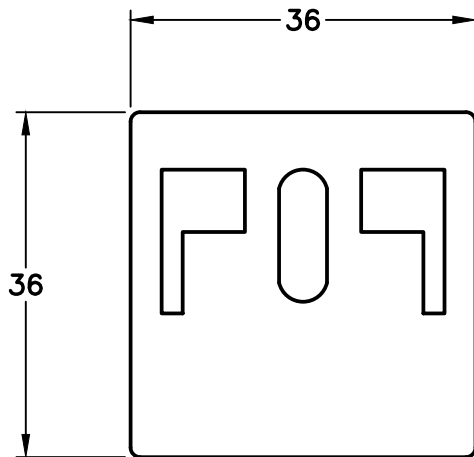

CAT. No.

74901-LKO

"WONPRO" LOCKING MODULAR OUTLET, 16 AMPERE 250 VOLT, 36mmX36mm SIZE, 2 POLE-3 WIRE GROUNDING (2P+E). IVORY.

CERTIFICATIONS

REACH

ROHS3

CE

ALL DIMENSIONS ARE IN MILLIMETERS

**NOTE:**

1. RECOMMENDED: SOLID WIRE  $\phi 1.6 \sim 2.0$  OR MULTI-STRAND TINNED WIRE  $2.0 \text{mm}^2 \sim 3.5 \text{mm}^2$ .
2. #74901-LKO MODULAR LOCKING OUTLET MATES WITH #74901-LKP LOCKING PLUG.
3. MOUNTS ON AMERICAN 2x4, 4x4 WALL BOXES OR PANEL MOUNT. SURFACE MOUNTS ON WALL BOXES #74225, #84225-AR.
4. MOUNTS IN "12", "3", "6", "9" CLOCK HOUR POSITIONS ON WALL PLATES/MOUNTING FRAMES.

FRONT VIEW

SIDE VIEW