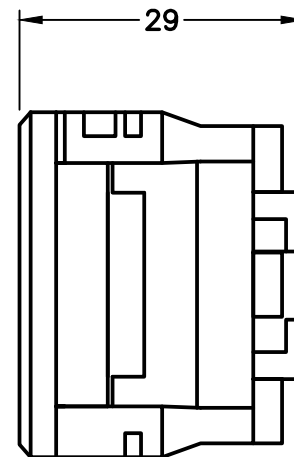

CAT. No.

74901-LKO

"WONPRO" LOCKING MODULAR OUTLET, 16 AMPERE 250 VOLT, 36mmX36mm SIZE, 2 POLE-3 WIRE GROUNDING (2P+E). IVORY.

CERTIFICATIONS

REACH

ROHS3

CE

ALL DIMENSIONS ARE IN MILLIMETERS

**NOTE:**

1. RECOMMENDED: SOLID WIRE  $\phi 1.6 \sim 2.0$  OR MULTI-STRAND TINNED WIRE  $2.0 \text{mm}^2 \sim 3.5 \text{mm}^2$ .
2. #74901-LKO MODULAR LOCKING OUTLET MATES WITH #74901-LKP LOCKING PLUG.
3. MOUNTS ON AMERICAN 2x4, 4x4 WALL BOXES OR PANEL MOUNT. SURFACE MOUNTS ON WALL BOXES #74225, #84225-AR.
4. MOUNTS IN "12", "3", "6", "9" CLOCK HOUR POSITIONS ON WALL PLATES/MOUNTING FRAMES.

**RELATED PRODUCTS:**

CATALOG No.	DESCRIPTION
74970-W	PANEL MOUNT FRAME (SNAP-IN), 1 OUTLET, IVORY
74930	PANEL MOUNT FRAME (SCREW MOUNT), 1 OUTLET, IVORY
74940	PANEL MOUNT FRAME (SCREW MOUNT), 2 OUTLETS, IVORY
74950	SURFACE MOUNT FRAME (SCREW MOUNT), 1 OUTLET, IVORY
74960	SURFACE MOUNT FRAME (SCREW MOUNT), 2 OUTLETS, IVORY
74910	WALL BOX (2x4) MOUNT, 1 OUTLET, IVORY
74920	WALL BOX (2x4) MOUNT, 2 OUTLETS, IVORY
74925	WALL BOX (4x4) MOUNT, 4 OUTLETS, IVORY
58206	POWER STRIP, 6 OUTLETS, IVORY
58206-C14	POWER STRIP, 6 OUTLETS, C-14 INLET, IVORY
58206-C14-USB	POWER STRIP, 4 OUTLETS, 2 USB, C-14 INLET, IVORY
58205	POWER STRIP, 5 OUTLETS, IVORY
58205-C14	POWER STRIP, 5 OUTLETS, C-14 INLET, IVORY
58204-C14	POWER STRIP, 4 OUTLETS, C-14 INLET, BLACK
58208-C14	POWER STRIP, 8 OUTLETS, C-14 INLET, BLACK

FRONT VIEW

SIDE VIEW