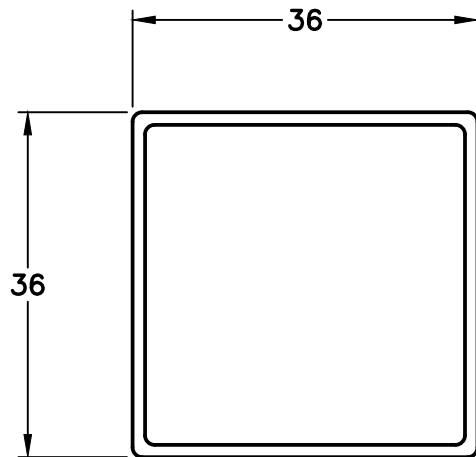

CAT. No.

74901-INS

BLANK MODULAR INSERT, 36mm X 36mm SIZE. IVORY.

CERTIFICATIONS

REACH

ROHS3

ALL DIMENSIONS ARE IN MILLIMETERS

RELATED PRODUCTS:

<u>CATALOG No.</u>	<u>DESCRIPTION</u>
74970-W	PANEL MOUNT FRAME (SNAP-IN), 1 OUTLET, IVORY
74930	PANEL MOUNT FRAME (SCREW MOUNT), 1 OUTLET, IVORY
74940	PANEL MOUNT FRAME (SCREW MOUNT), 2 OUTLETS, IVORY
74950	SURFACE MOUNT FRAME (SCREW MOUNT), 1 OUTLET, IVORY
74960	SURFACE MOUNT FRAME (SCREW MOUNT), 2 OUTLETS, IVORY
74910	WALL BOX (2x4) MOUNT, 1 OUTLET, IVORY
74920	WALL BOX (2x4) MOUNT, 2 OUTLETS, IVORY
74925	WALL BOX (4x4) MOUNT, 4 OUTLETS, IVORY
58206	POWER STRIP, 6 OUTLETS, IVORY
58206-C14	POWER STRIP, 6 OUTLETS, C-14 INLET, IVORY
58206-C14-USB	POWER STRIP, 4 OUTLETS, 2 USB, C-14 INLET, IVORY
58205	POWER STRIP, 5 OUTLETS, IVORY
58205-C14	POWER STRIP, 5 OUTLETS, C-14 INLET, IVORY
58204-C14	POWER STRIP, 4 OUTLETS, C-14 INLET, BLACK
58208-C14	POWER STRIP, 8 OUTLETS, C-14 INLET, BLACK

FRONT VIEW

SIDE VIEW