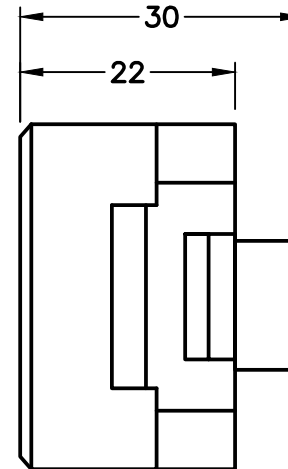

CAT. No.

74901-CHU

CHINA MULTI-CONFIGURATION 10 AMPERE 250 VOLT MODULAR OUTLET, GB 2099-1 TYPE I (CH1-10R), 36mmX36mm SIZE, SHUTTERED CONTACTS, 2 POLE-3 WIRE GROUNDING (2P+E), SCREW-CLAMP TERMINALS. IVORY.

ALL DIMENSIONS ARE IN MILLIMETERS

**NOTE:**

1. OUTLET ACCEPTS CHINA (CH1-10P), AUSTRALIA (AU1-10P), ARGENTINA (\*AR1-10P) PLUGS (2P&E) AND NON-GROUNDING (2P) AMERICAN, EUROPEAN, AUSTRALIA, \*ARGENTINA PLUGS.
2. \*ARGENTINA PLUGS HAVE A REVERSE "L/N" WIRING SEQUENCE. PLUG POLARITY MAY NOT BE MAINTAINED.
3. MOUNTS ON AMERICAN 2x4, 4x4 WALL BOXES OR PANEL MOUNT. SURFACE MOUNTS ON WALL BOXES #74225, #84225-AR.
4. MOUNTS IN "12", "3", "6", "9" CLOCK HOUR POSITIONS ON WALL PLATES/MOUNTING FRAMES.

**RELATED PRODUCTS:**

CATALOG No.	DESCRIPTION
74970-W	PANEL MOUNT FRAME (SNAP-IN), 1 OUTLET, IVORY
74930	PANEL MOUNT FRAME (SCREW MOUNT), 1 OUTLET, IVORY
74940	PANEL MOUNT FRAME (SCREW MOUNT), 2 OUTLETS, IVORY
74950	SURFACE MOUNT FRAME (SCREW MOUNT), 1 OUTLET, IVORY
74960	SURFACE MOUNT FRAME (SCREW MOUNT), 2 OUTLETS, IVORY
74910	WALL BOX (2x4) MOUNT, 1 OUTLET, IVORY
74920	WALL BOX (2x4) MOUNT, 2 OUTLETS, IVORY
74925	WALL BOX (4x4) MOUNT, 4 OUTLETS, IVORY
58206	POWER STRIP, 6 OUTLETS, IVORY
58206-C14	POWER STRIP, 6 OUTLETS, C-14 INLET, IVORY
58206-C14-USB	POWER STRIP, 4 OUTLETS, 2 USB, C-14 INLET, IVORY
58205	POWER STRIP, 5 OUTLETS, IVORY
58205-C14	POWER STRIP, 5 OUTLETS, C-14 INLET, IVORY
58204-C14	POWER STRIP, 4 OUTLETS, C-14 INLET, BLACK
58208-C14	POWER STRIP, 8 OUTLETS, C-14 INLET, BLACK

FRONT VIEW

SIDE VIEW