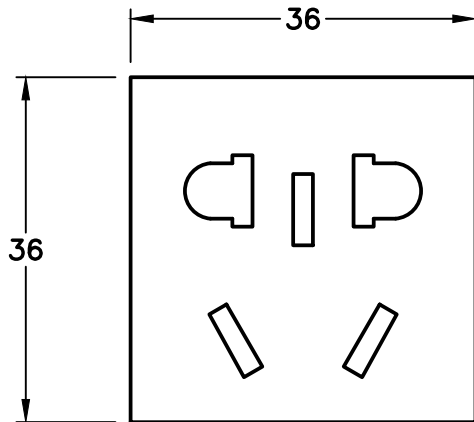

APPROVALS	CCC (CHINA) ☒
CERTIFICATIONS	REACH ☒ ROHS3 ☒ CE ☒
STANDARDS	GB 2099-1 ☒

ALL DIMENSIONS ARE IN MILLIMETERS

NOTE:

1. OUTLET ACCEPTS CHINA (CH1-10P), AUSTRALIA (AU1-10P), ARGENTINA (*AR1-10P) PLUGS (2P&E) AND NON-GROUNDING (2P) AMERICAN, EUROPEAN, AUSTRALIA, *ARGENTINA PLUGS.
2. *ARGENTINA PLUGS HAVE A REVERSE "L/N" WIRING SEQUENCE. PLUG POLARITY MAY NOT BE MAINTAINED.
3. MOUNTS ON AMERICAN 2x4, 4x4 WALL BOXES OR PANEL MOUNT. SURFACE MOUNTS ON WALL BOXES #74225, #84225-AR.
4. MOUNTS IN "12", "3", "6", "9" CLOCK HOUR POSITIONS ON WALL PLATES/MOUNTING FRAMES.

RELATED PRODUCTS:

CATALOG No.	DESCRIPTION
74970-W	PANEL MOUNT FRAME (SNAP-IN), 1 OUTLET, IVORY
74930	PANEL MOUNT FRAME (SCREW MOUNT), 1 OUTLET, IVORY
74940	PANEL MOUNT FRAME (SCREW MOUNT), 2 OUTLETS, IVORY
74950	SURFACE MOUNT FRAME (SCREW MOUNT), 1 OUTLET, IVORY
74960	SURFACE MOUNT FRAME (SCREW MOUNT), 2 OUTLETS, IVORY
74910	WALL BOX (2x4) MOUNT, 1 OUTLET, IVORY
74920	WALL BOX (2x4) MOUNT, 2 OUTLETS, IVORY
74925	WALL BOX (4x4) MOUNT, 4 OUTLETS, IVORY
58206	POWER STRIP, 6 OUTLETS, IVORY
58206-C14	POWER STRIP, 6 OUTLETS, C-14 INLET, IVORY
58206-C14-USB	POWER STRIP, 4 OUTLETS, 2 USB, C-14 INLET, IVORY
58205	POWER STRIP, 5 OUTLETS, IVORY
58205-C14	POWER STRIP, 5 OUTLETS, C-14 INLET, IVORY
58204-C14	POWER STRIP, 4 OUTLETS, C-14 INLET, BLACK
58208-C14	POWER STRIP, 8 OUTLETS, C-14 INLET, BLACK

FRONT VIEW