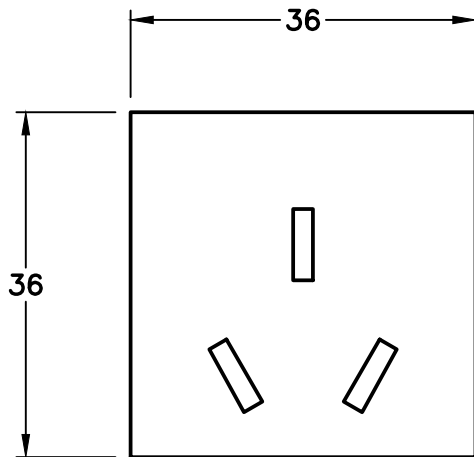

CAT. No.

74901-CH10

CHINA 10 AMPERE 250 VOLT MODULAR OUTLET, 36mmX36mm SIZE, GB 2099-1, GB 1002 TYPE I (CH1-10R), 2 POLE-3 WIRE GROUNDING (2P+E). IVORY.

APPROVALS	CCC (CHINA) <input checked="" type="checkbox"/>
CERTIFICATIONS	REACH <input checked="" type="checkbox"/> ROHS3 <input checked="" type="checkbox"/> CE <input checked="" type="checkbox"/>
STANDARDS	GB 2099-1 <input checked="" type="checkbox"/>

ALL DIMENSIONS ARE IN MILLIMETERS

**NOTE:**

1. RECOMMENDED: SOLID WIRE  $\phi 1.6 \sim 2.0$  OR MULTI-STRAND TINNED WIRE  $2.0\text{mm}^2 \sim 3.5\text{mm}^2$ .
2. OUTLET ACCEPTS 10A-250V CHINA (CH1-10P), AUSTRALIA (AU1-10P), ARGENTINA (\*AR1-10P) PLUGS.
3. \*ARGENTINA (AR1-10P) PLUGS HAVE A REVERSE "L/N" WIRING SEQUENCE. PLUG POLARITY MAY NOT BE MAINTAINED.
4. MOUNTS ON AMERICAN 2x4, 4x4 WALL BOXES OR PANEL MOUNT. SURFACE MOUNTS ON WALL BOXES #74225, #84225-AR.
5. MOUNTS IN "12", "3", "6", "9" CLOCK HOUR POSITIONS ON WALL PLATES/MOUNTING FRAMES.

**RELATED PRODUCTS:**

CATALOG No.	DESCRIPTION
74970-W	PANEL MOUNT FRAME (SNAP-IN), 1 OUTLET, IVORY
74930	PANEL MOUNT FRAME (SCREW MOUNT), 1 OUTLET, IVORY
74940	PANEL MOUNT FRAME (SCREW MOUNT), 2 OUTLETS, IVORY
74950	SURFACE MOUNT FRAME (SCREW MOUNT), 1 OUTLET, IVORY
74960	SURFACE MOUNT FRAME (SCREW MOUNT), 2 OUTLETS, IVORY
74910	WALL BOX (2x4) MOUNT, 1 OUTLET, IVORY
74920	WALL BOX (2x4) MOUNT, 2 OUTLETS, IVORY
74925	WALL BOX (4x4) MOUNT, 4 OUTLETS, IVORY
58206	POWER STRIP, 6 OUTLETS, IVORY
58206-C14	POWER STRIP, 6 OUTLETS, C-14 INLET, IVORY
58206-C14-USB	POWER STRIP, 4 OUTLETS, 2 USB, C-14 INLET, IVORY
58205	POWER STRIP, 5 OUTLETS, IVORY
58205-C14	POWER STRIP, 5 OUTLETS, C-14 INLET, IVORY
58204-C14	POWER STRIP, 4 OUTLETS, C-14 INLET, BLACK
58208-C14	POWER STRIP, 8 OUTLETS, C-14 INLET, BLACK

FRONT VIEW

SIDE VIEW