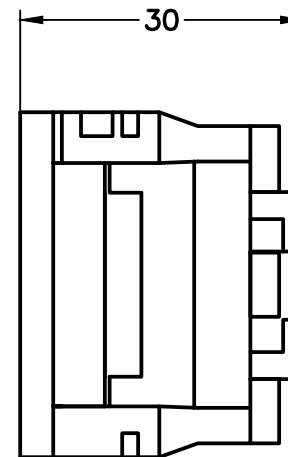

CAT. No.

74901-CH10

CHINA 10 AMPERE 250 VOLT MODULAR OUTLET, 36mmX36mm SIZE, GB 2099-1, GB 1002 TYPE I (CH1-10R), 2 POLE-3 WIRE GROUNDING (2P+E). IVORY.

APPROVALS	CCC (CHINA) <input checked="" type="checkbox"/>
CERTIFICATIONS	REACH <input checked="" type="checkbox"/> ROHS3 <input checked="" type="checkbox"/> CE <input checked="" type="checkbox"/>
STANDARDS	GB 2099-1 <input checked="" type="checkbox"/>

ALL DIMENSIONS ARE IN MILLIMETERS

**NOTE:**

1. RECOMMENDED: SOLID WIRE  $\phi 1.6 \sim 2.0$  OR MULTI-STRAND TINNED WIRE  $2.0\text{mm}^2 \sim 3.5\text{mm}^2$ .
2. OUTLET ACCEPTS 10A-250V CHINA (CH1-10P), AUSTRALIA (AU1-10P), ARGENTINA (\*AR1-10P) PLUGS.
3. \*ARGENTINA (AR1-10P) PLUGS HAVE A REVERSE "L/N" WIRING SEQUENCE. PLUG POLARITY MAY NOT BE MAINTAINED.
4. MOUNTS ON AMERICAN 2x4, 4x4 WALL BOXES OR PANEL MOUNT. SURFACE MOUNTS ON WALL BOXES #74225, #84225-AR.
5. MOUNTS IN "12", "3", "6", "9" CLOCK HOUR POSITIONS ON WALL PLATES/MOUNTING FRAMES.

**RELATED PRODUCTS:**

CATALOG No.	DESCRIPTION
74970-W	PANEL MOUNT FRAME (SNAP-IN), 1 OUTLET, IVORY
74930	PANEL MOUNT FRAME (SCREW MOUNT), 1 OUTLET, IVORY
74940	PANEL MOUNT FRAME (SCREW MOUNT), 2 OUTLETS, IVORY
74950	SURFACE MOUNT FRAME (SCREW MOUNT), 1 OUTLET, IVORY
74960	SURFACE MOUNT FRAME (SCREW MOUNT), 2 OUTLETS, IVORY
74910	WALL BOX (2x4) MOUNT, 1 OUTLET, IVORY
74920	WALL BOX (2x4) MOUNT, 2 OUTLETS, IVORY
74925	WALL BOX (4x4) MOUNT, 4 OUTLETS, IVORY
58206	POWER STRIP, 6 OUTLETS, IVORY
58206-C14	POWER STRIP, 6 OUTLETS, C-14 INLET, IVORY
58206-C14-USB	POWER STRIP, 4 OUTLETS, 2 USB, C-14 INLET, IVORY
58205	POWER STRIP, 5 OUTLETS, IVORY
58205-C14	POWER STRIP, 5 OUTLETS, C-14 INLET, IVORY
58204-C14	POWER STRIP, 4 OUTLETS, C-14 INLET, BLACK
58208-C14	POWER STRIP, 8 OUTLETS, C-14 INLET, BLACK

FRONT VIEW

SIDE VIEW