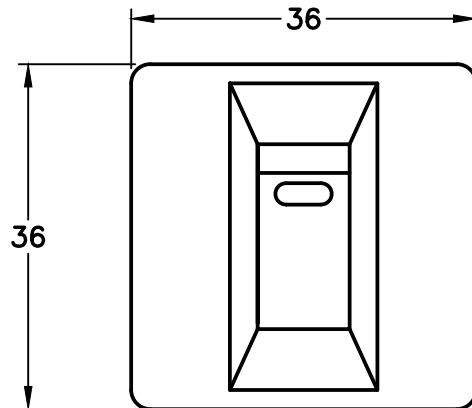

CAT. No.

74901-CBS

15 AMPERE 250 VOLT SINGLE POLE MODULAR CIRCUIT BREAKER, 36mm X 36mm size, **4.8 x 0.8mm SPADE TERMINALS, ON / OFF INDICATOR LIGHT. IVORY.

APPROVALS

UL

CERTIFICATIONS

CE

ALL DIMENSIONS ARE IN MILLIMETERS

NOTE:

1. **TERMINALS REQUIRE "INSULATED" Q.C. CONNECTORS.
2. MOUNTS ON AMERICAN 2x4, 4x4 WALL BOXES OR PANEL MOUNT. SURFACE MOUNTS ON WALL BOXES #74225, #84225-AR.
3. MOUNTS IN "12", "3", "6", "9" CLOCK HOUR POSITIONS ON WALL PLATES/MOUNTING FRAMES.

FRONT VIEW

SIDE VIEW