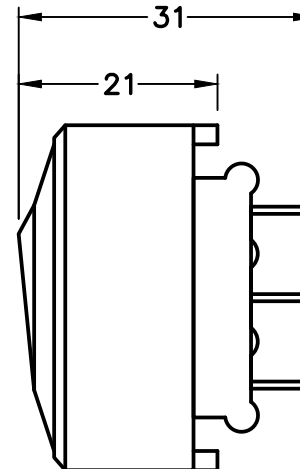

CAT. No.

74901-CBS

15 AMPERE 250 VOLT SINGLE POLE MODULAR CIRCUIT BREAKER, 36mm X 36mm size, **4.8 x 0.8mm SPADE TERMINALS, ON / OFF INDICATOR LIGHT. IVORY.

APPROVALS

UL

CERTIFICATIONS

CE

ALL DIMENSIONS ARE IN MILLIMETERS

NOTE:

1. **TERMINALS REQUIRE "INSULATED" Q.C. CONNECTORS.
2. MOUNTS ON AMERICAN 2x4, 4x4 WALL BOXES OR PANEL MOUNT. SURFACE MOUNTS ON WALL BOXES #74225, #84225-AR.
3. MOUNTS IN "12", "3", "6", "9" CLOCK HOUR POSITIONS ON WALL PLATES/MOUNTING FRAMES.

RELATED PRODUCTS:

CATALOG No.	DESCRIPTION
74970-W	PANEL MOUNT FRAME (SNAP-IN), 1 OUTLET, IVORY
74930	PANEL MOUNT FRAME (SCREW MOUNT), 1 OUTLET, IVORY
74940	PANEL MOUNT FRAME (SCREW MOUNT), 2 OUTLETS, IVORY
74950	SURFACE MOUNT FRAME (SCREW MOUNT), 1 OUTLET, IVORY
74960	SURFACE MOUNT FRAME (SCREW MOUNT), 2 OUTLETS, IVORY
74910	WALL BOX (2x4) MOUNT, 1 OUTLET, IVORY
74920	WALL BOX (2x4) MOUNT, 2 OUTLETS, IVORY
74925	WALL BOX (4x4) MOUNT, 4 OUTLETS, IVORY
58206	POWER STRIP, 6 OUTLETS, IVORY
58206-C14	POWER STRIP, 6 OUTLETS, C-14 INLET, IVORY
58206-C14-USB	POWER STRIP, 4 OUTLETS, 2 USB, C-14 INLET, IVORY
58205	POWER STRIP, 5 OUTLETS, IVORY
58205-C14	POWER STRIP, 5 OUTLETS, C-14 INLET, IVORY
58204-C14	POWER STRIP, 4 OUTLETS, C-14 INLET, BLACK
58208-C14	POWER STRIP, 8 OUTLETS, C-14 INLET, BLACK

FRONT VIEW

SIDE VIEW