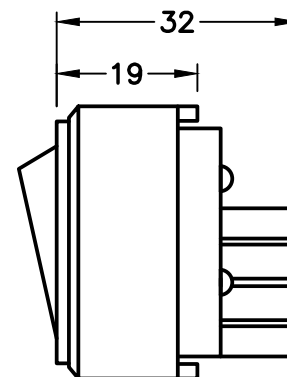

CAT. No.

74901-CBS-L

15 AMPERE 250 VOLT DOUBLE POLE MODULAR CIRCUIT BREAKER, 36mmX36mm SIZE, 4.8 x 0.08mm SPADE TERMINALS, ON / OFF INDICATOR LIGHT. IVORY. UL LISTED.

APPROVALS

UL

CERTIFICATIONS

ROHS

CE

**NOTE:**

1. TERMINALS REQUIRE "INSULATED" Q.C. CONNECTORS.
2. MOUNTS ON AMERICAN 2x4, 4x4 WALL BOXES OR PANEL MOUNT. SURFACE MOUNTS ON WALL BOXES #74225, #84225-AR.
3. MOUNTS IN "12", "3", "6", "9" CLOCK HOUR POSITIONS ON WALL PLATES / MOUNTING FRAMES.

ALL DIMENSIONS ARE IN MILLIMETERS

FRONT VIEW

SIDE VIEW