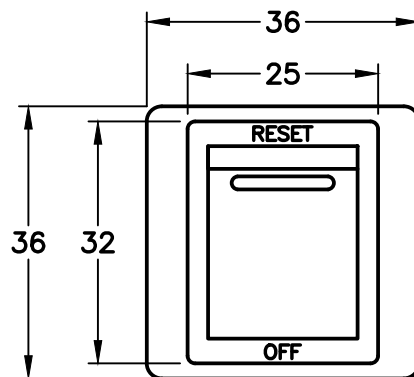

CAT. No.

74901-CBS-L

15 AMPERE 250 VOLT DOUBLE POLE MODULAR CIRCUIT BREAKER, 36mmX36mm SIZE, 4.8 x 0.08mm SPADE TERMINALS, ON / OFF INDICATOR LIGHT. IVORY. UL LISTED.

APPROVALS

UL

CERTIFICATIONS

ROHS

CE

**NOTE:**

1. TERMINALS REQUIRE "INSULATED" Q.C. CONNECTORS.
2. MOUNTS ON AMERICAN 2x4, 4x4 WALL BOXES OR PANEL MOUNT. SURFACE MOUNTS ON WALL BOXES #74225, #84225-AR.
3. MOUNTS IN "12", "3", "6", "9" CLOCK HOUR POSITIONS ON WALL PLATES / MOUNTING FRAMES.

ALL DIMENSIONS ARE IN MILLIMETERS

FRONT VIEW

SIDE VIEW