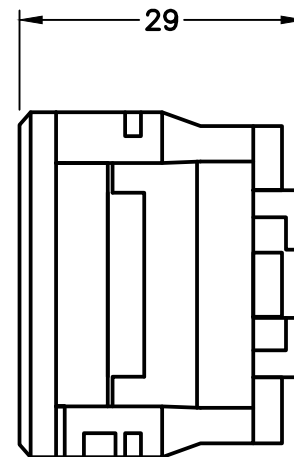

CAT. No.

74901-515U

INTERNATIONAL MULTI-CONFIGURATION 10 AMPERE 250 VOLT TYPE A, B, I, O, MODULAR OUTLET, 36mmX36mm SIZE, 2 POLE-3 WIRE GROUNDING (2P+E). IVORY.

CERTIFICATIONS

REACH ROHS3 CE

STANDARDS

INTERNATIONAL

ALL DIMENSIONS ARE IN MILLIMETERS

NOTE:

1. RECOMMENDED: SOLID WIRE $\phi 1.6 \sim 2.0$ OR MULTI-STRAND TINNED WIRE $2.0\text{mm}^2 \sim 3.5\text{mm}^2$.
2. OUTLET ACCEPTS AMERICAN (NEMA 5-15P), CHINA (CH1-10P), AUSTRALIA (AU1-10P), ARGENTINA (*AR1-10P) PLUGS (2P&E) AND (2P) NON-GROUNDING AMERICAN, CHINA, EUROPEAN, AUSTRALIAN, *ARGENTINA PLUGS.
3. *ARGENTINA PLUGS HAVE A REVERSE "L/N" WIRING SEQUENCE. PLUG POLARITY MAY NOT BE MAINTAINED.
4. MOUNTS ON AMERICAN 2x4, 4x4 WALL BOXES OR PANEL MOUNT. SURFACE MOUNTS ON WALL BOXES #74225, #84225-AR.
5. MOUNTS IN "12", "3", "6", "9" CLOCK HOUR POSITIONS ON WALL PLATES/MOUNTING FRAMES.

RELATED PRODUCTS:

CATALOG No.	DESCRIPTION
74970-W	PANEL MOUNT FRAME (SNAP-IN), 1 OUTLET, IVORY
74930	PANEL MOUNT FRAME (SCREW MOUNT), 1 OUTLET, IVORY
74940	PANEL MOUNT FRAME (SCREW MOUNT), 2 OUTLETS, IVORY
74950	SURFACE MOUNT FRAME (SCREW MOUNT), 1 OUTLET, IVORY
74960	SURFACE MOUNT FRAME (SCREW MOUNT), 2 OUTLETS, IVORY
74910	WALL BOX (2x4) MOUNT, 1 OUTLET, IVORY
74920	WALL BOX (2x4) MOUNT, 2 OUTLETS, IVORY
74925	WALL BOX (4x4) MOUNT, 4 OUTLETS, IVORY
58206	POWER STRIP, 6 OUTLETS, IVORY
58206-C14	POWER STRIP, 6 OUTLETS, C-14 INLET, IVORY
58206-C14-USB	POWER STRIP, 4 OUTLETS, 2 USB, C-14 INLET, IVORY
58205	POWER STRIP, 5 OUTLETS, IVORY
58205-C14	POWER STRIP, 5 OUTLETS, C-14 INLET, IVORY
58204-C14	POWER STRIP, 4 OUTLETS, C-14 INLET, BLACK
58208-C14	POWER STRIP, 8 OUTLETS, C-14 INLET, BLACK

FRONT VIEW

SIDE VIEW