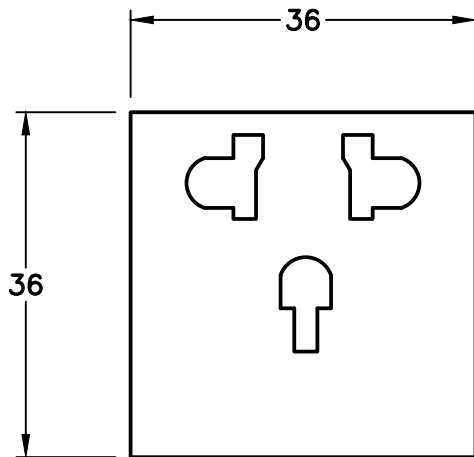

CAT. No.

74901-515U

INTERNATIONAL MULTI-CONFIGURATION 10 AMPERE 250 VOLT TYPE A, B, I, O, MODULAR OUTLET, 36mmX36mm SIZE, 2 POLE-3 WIRE GROUNDING (2P+E). IVORY.

CERTIFICATIONS

REACH ROHS3 CE

STANDARDS

INTERNATIONAL

ALL DIMENSIONS ARE IN MILLIMETERS

NOTE:

1. RECOMMENDED: SOLID WIRE $\phi 1.6 \sim 2.0$ OR MULTI-STRAND TINNED WIRE $2.0\text{mm}^2 \sim 3.5\text{mm}^2$.
2. OUTLET ACCEPTS AMERICAN (NEMA 5-15P), CHINA (CH1-10P), AUSTRALIA (AU1-10P), ARGENTINA (*AR1-10P) PLUGS (2P&E) AND (2P) NON-GROUNDING AMERICAN, CHINA, EUROPEAN, AUSTRALIAN, *ARGENTINA PLUGS.
3. *ARGENTINA PLUGS HAVE A REVERSE "L/N" WIRING SEQUENCE. PLUG POLARITY MAY NOT BE MAINTAINED.
4. MOUNTS ON AMERICAN 2x4, 4x4 WALL BOXES OR PANEL MOUNT. SURFACE MOUNTS ON WALL BOXES #74225, #84225-AR.
5. MOUNTS IN "12", "3", "6", "9" CLOCK HOUR POSITIONS ON WALL PLATES/MOUNTING FRAMES.

RELATED PRODUCTS:

CATALOG No.	DESCRIPTION
74970-W	PANEL MOUNT FRAME (SNAP-IN), 1 OUTLET, IVORY
74930	PANEL MOUNT FRAME (SCREW MOUNT), 1 OUTLET, IVORY
74940	PANEL MOUNT FRAME (SCREW MOUNT), 2 OUTLETS, IVORY
74950	SURFACE MOUNT FRAME (SCREW MOUNT), 1 OUTLET, IVORY
74960	SURFACE MOUNT FRAME (SCREW MOUNT), 2 OUTLETS, IVORY
74910	WALL BOX (2x4) MOUNT, 1 OUTLET, IVORY
74920	WALL BOX (2x4) MOUNT, 2 OUTLETS, IVORY
74925	WALL BOX (4x4) MOUNT, 4 OUTLETS, IVORY
58206	POWER STRIP, 6 OUTLETS, IVORY
58206-C14	POWER STRIP, 6 OUTLETS, C-14 INLET, IVORY
58206-C14-USB	POWER STRIP, 4 OUTLETS, 2 USB, C-14 INLET, IVORY
58205	POWER STRIP, 5 OUTLETS, IVORY
58205-C14	POWER STRIP, 5 OUTLETS, C-14 INLET, IVORY
58204-C14	POWER STRIP, 4 OUTLETS, C-14 INLET, BLACK
58208-C14	POWER STRIP, 8 OUTLETS, C-14 INLET, BLACK

FRONT VIEW

SIDE VIEW