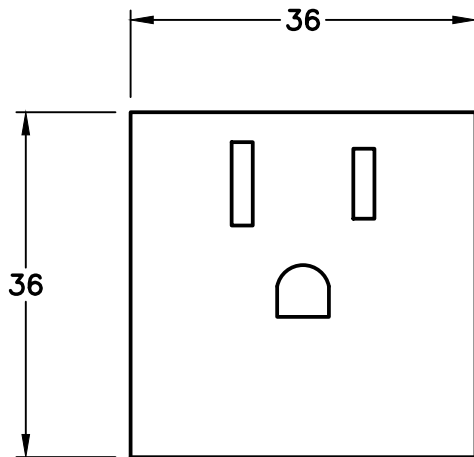

CAT. No.

74901-515

AMERICAN (NEMA 5-15R) TYPE A, B, 15 AMPERE 125 VOLT MODULAR OUTLET, 36mmX36mm SIZE, 2 POLE-3 WIRE GROUNDING (2P+E). IVORY.

CERTIFICATIONS

REACH ROHS3 CE

STANDARDS

NEMA 5-15R

ALL DIMENSIONS ARE IN MILLIMETERS

NOTE:

1. RECOMMENDED: SOLID WIRE $\phi 1.6 \sim 2.0$ OR MULTI-STRAND TINNED WIRE $2.0\text{mm}^2 \sim 3.5\text{mm}^2$.
2. OUTLET ACCEPTS TYPE A (NEMA 1-15P), TYPE B (NEMA 5-15P) PLUGS.
3. MOUNTS ON AMERICAN 2x4, 4x4 WALL BOXES OR PANEL MOUNT. SURFACE MOUNTS ON WALL BOXES #74225, #84225-AR.
4. MOUNTS IN "12", "3", "6", "9" CLOCK HOUR POSITIONS ON WALL PLATES/MOUNTING FRAMES.

RELATED PRODUCTS:

| CATALOG No. | DESCRIPTION |
|---------------|---|
| 74970-W | PANEL MOUNT FRAME (SNAP-IN), 1 OUTLET, IVORY |
| 74930 | PANEL MOUNT FRAME (SCREW MOUNT), 1 OUTLET, IVORY |
| 74940 | PANEL MOUNT FRAME (SCREW MOUNT), 2 OUTLETS, IVORY |
| 74950 | SURFACE MOUNT FRAME (SCREW MOUNT), 1 OUTLET, IVORY |
| 74960 | SURFACE MOUNT FRAME (SCREW MOUNT), 2 OUTLETS, IVORY |
| 74910 | WALL BOX (2x4) MOUNT, 1 OUTLET, IVORY |
| 74920 | WALL BOX (2x4) MOUNT, 2 OUTLETS, IVORY |
| 74925 | WALL BOX (4x4) MOUNT, 4 OUTLETS, IVORY |
| 58206 | POWER STRIP, 6 OUTLETS, IVORY |
| 58206-C14 | POWER STRIP, 6 OUTLETS, C-14 INLET, IVORY |
| 58206-C14-USB | POWER STRIP, 4 OUTLETS, 2 USB, C-14 INLET, IVORY |
| 58205 | POWER STRIP, 5 OUTLETS, IVORY |
| 58205-C14 | POWER STRIP, 5 OUTLETS, C-14 INLET, IVORY |
| 58204-C14 | POWER STRIP, 4 OUTLETS, C-14 INLET, BLACK |
| 58208-C14 | POWER STRIP, 8 OUTLETS, C-14 INLET, BLACK |

FRONT VIEW

SIDE VIEW