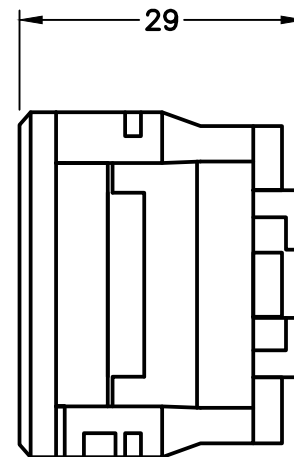

CAT. No.

74901-515

AMERICAN (NEMA 5-15R) TYPE A, B, 15 AMPERE 125 VOLT MODULAR OUTLET, 36mmX36mm SIZE, 2 POLE-3 WIRE GROUNDING (2P+E). IVORY.

CERTIFICATIONS

REACH ROHS3 CE

STANDARDS

NEMA 5-15R

ALL DIMENSIONS ARE IN MILLIMETERS

NOTE:

1. RECOMMENDED: SOLID WIRE $\phi 1.6 \sim 2.0$ OR MULTI-STRAND TINNED WIRE $2.0\text{mm}^2 \sim 3.5\text{mm}^2$.
2. OUTLET ACCEPTS TYPE A (NEMA 1-15P), TYPE B (NEMA 5-15P) PLUGS.
3. MOUNTS ON AMERICAN 2x4, 4x4 WALL BOXES OR PANEL MOUNT. SURFACE MOUNTS ON WALL BOXES #74225, #84225-AR.
4. MOUNTS IN "12", "3", "6", "9" CLOCK HOUR POSITIONS ON WALL PLATES/MOUNTING FRAMES.

RELATED PRODUCTS:

| CATALOG No. | DESCRIPTION |
|---------------|---|
| 74970-W | PANEL MOUNT FRAME (SNAP-IN), 1 OUTLET, IVORY |
| 74930 | PANEL MOUNT FRAME (SCREW MOUNT), 1 OUTLET, IVORY |
| 74940 | PANEL MOUNT FRAME (SCREW MOUNT), 2 OUTLETS, IVORY |
| 74950 | SURFACE MOUNT FRAME (SCREW MOUNT), 1 OUTLET, IVORY |
| 74960 | SURFACE MOUNT FRAME (SCREW MOUNT), 2 OUTLETS, IVORY |
| 74910 | WALL BOX (2x4) MOUNT, 1 OUTLET, IVORY |
| 74920 | WALL BOX (2x4) MOUNT, 2 OUTLETS, IVORY |
| 74925 | WALL BOX (4x4) MOUNT, 4 OUTLETS, IVORY |
| 58206 | POWER STRIP, 6 OUTLETS, IVORY |
| 58206-C14 | POWER STRIP, 6 OUTLETS, C-14 INLET, IVORY |
| 58206-C14-USB | POWER STRIP, 4 OUTLETS, 2 USB, C-14 INLET, IVORY |
| 58205 | POWER STRIP, 5 OUTLETS, IVORY |
| 58205-C14 | POWER STRIP, 5 OUTLETS, C-14 INLET, IVORY |
| 58204-C14 | POWER STRIP, 4 OUTLETS, C-14 INLET, BLACK |
| 58208-C14 | POWER STRIP, 8 OUTLETS, C-14 INLET, BLACK |

FRONT VIEW

SIDE VIEW