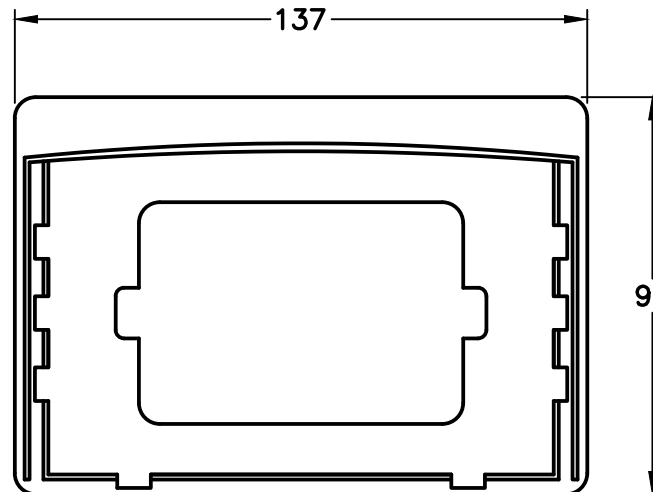

CAT. No.

74900-MCS

WEATHERPROOF HORIZONTAL MOUNT COVER, IP55 RATED. PANEL OR WALL BOX MOUNT ON AMERICAN 2X4 FLUSH WALL BOXES (MIN. WALL BOX SIZE = 16.5 CUBIC INCHES), CLEAR COVER. WHITE.

NOTE:

1. NOT FOR USE ON SURFACE WALL BOXES #74225, #84225-AR
2. NOT FOR USE WITH AUSTRALIAN OUTLETS #74215, 74220, 74200, 74200-NS.
3. OUTLETS CAN BE MOUNTED @ "12", "3", "6", "9" CLOCK HOUR POSITION ON THE WALL PLATE / MOUNTING FRAME.

ALL DIMENSIONS ARE IN MILLIMETERS

RELATED PRODUCTS:

CATALOG No	DESCRIPTION
74901	UNIVERSAL OUTLET, WHITE
74910	SINGLE OUTLET WALL PLATE, IVORY
74920	DUPLEX OUTLET WALL PLATE, IVORY
74901-BLK	UNIVERSAL OUTLET, BLACK
74910-BLK	SINGLE OUTLET WALL PLATE, BLACK
74920-BLK	DUPLEX OUTLET WALL PLATE, BLACK
74210	AUSTRALIAN DUPLEX OUTLET
74900-RCDS	UNIVERSAL GFCI OUTLET
74921	UNIVERSAL SINGLE OUTLET, IVORY
74922	UNIVERSAL DUPLEX OUTLET, IVORY
74923	UNIVERSAL SINGLE OUTLET, BLACK
74924	UNIVERSAL DUPLEX OUTLET, BLACK
74901-CHU-D	CHINA DUPLEX OUTLET, IVORY
74901-CH10-D	CHINA DUPLEX OUTLET, IVORY
74901-CHU-X	CHINA DUPLEX OUTLET, IVORY
74901-CH16-D	CHINA DUPLEX OUTLET, IVORY
85100-RCD	UNIVERSAL GFCI DEVICE, WHITE

VIEW WITH COVER CLOSED

VIEW WITH COVER REMOVED

SIDE VIEW