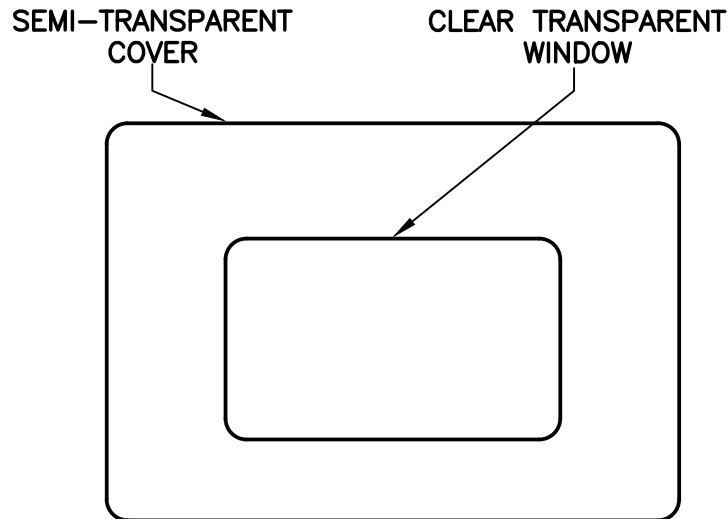

CAT. No.

74900-MCS

WEATHERPROOF HORIZONTAL MOUNT COVER, IP55 RATED. PANEL OR WALL BOX MOUNT ON AMERICAN 2X4 FLUSH WALL BOXES (MIN. WALL BOX SIZE = 16.5 CUBIC INCHES), CLEAR COVER. WHITE.

NOTE:

1. NOT FOR USE ON SURFACE WALL BOXES #74225, #84225-AR
2. NOT FOR USE WITH AUSTRALIAN OUTLETS #74215, 74220, 74200, 74200-NS.
3. OUTLETS CAN BE MOUNTED @ "12", "3", "6", "9" CLOCK HOUR POSITION ON THE WALL PLATE / MOUNTING FRAME.

ALL DIMENSIONS ARE IN MILLIMETERS

RELATED PRODUCTS:

CATALOG No	DESCRIPTION
74901	UNIVERSAL OUTLET, WHITE
74910	SINGLE OUTLET WALL PLATE, IVORY
74920	DUPLEX OUTLET WALL PLATE, IVORY
74901-BLK	UNIVERSAL OUTLET, BLACK
74910-BLK	SINGLE OUTLET WALL PLATE, BLACK
74920-BLK	DUPLEX OUTLET WALL PLATE, BLACK
74210	AUSTRALIAN DUPLEX OUTLET
74900-RCDS	UNIVERSAL GFCI OUTLET
74921	UNIVERSAL SINGLE OUTLET, IVORY
74922	UNIVERSAL DUPLEX OUTLET, IVORY
74923	UNIVERSAL SINGLE OUTLET, BLACK
74924	UNIVERSAL DUPLEX OUTLET, BLACK
74901-CHU-D	CHINA DUPLEX OUTLET, IVORY
74901-CH10-D	CHINA DUPLEX OUTLET, IVORY
74901-CHU-X	CHINA DUPLEX OUTLET, IVORY
74901-CH16-D	CHINA DUPLEX OUTLET, IVORY
85100-RCD	UNIVERSAL GFCI DEVICE, WHITE

VIEW WITH COVER CLOSED

VIEW WITH COVER REMOVED

SIDE VIEW