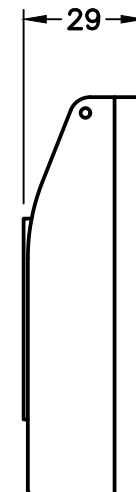

CAT. No.

74900-MCS

WEATHERPROOF HORIZONTAL MOUNT COVER, IP55 RATED. PANEL OR WALL BOX MOUNT ON AMERICAN 2X4 FLUSH WALL BOXES (MIN. WALL BOX SIZE = 16.5 CUBIC INCHES), CLEAR COVER. WHITE.

NOTE:

1. NOT FOR USE ON SURFACE WALL BOXES #74225, #84225-AR
2. NOT FOR USE WITH AUSTRALIAN OUTLETS #74215, 74220, 74200, 74200-NS.
3. OUTLETS CAN BE MOUNTED @ "12", "3", "6", "9" CLOCK HOUR POSITION ON THE WALL PLATE / MOUNTING FRAME.

ALL DIMENSIONS ARE IN MILLIMETERS

RELATED PRODUCTS:

CATALOG No	DESCRIPTION
74901	UNIVERSAL OUTLET, WHITE
74910	SINGLE OUTLET WALL PLATE, IVORY
74920	DUPLEX OUTLET WALL PLATE, IVORY
74901-BLK	UNIVERSAL OUTLET, BLACK
74910-BLK	SINGLE OUTLET WALL PLATE, BLACK
74920-BLK	DUPLEX OUTLET WALL PLATE, BLACK
74210	AUSTRALIAN DUPLEX OUTLET
74900-RCDS	UNIVERSAL GFCI OUTLET
74921	UNIVERSAL SINGLE OUTLET, IVORY
74922	UNIVERSAL DUPLEX OUTLET, IVORY
74923	UNIVERSAL SINGLE OUTLET, BLACK
74924	UNIVERSAL DUPLEX OUTLET, BLACK
74901-CHU-D	CHINA DUPLEX OUTLET, IVORY
74901-CH10-D	CHINA DUPLEX OUTLET, IVORY
74901-CHU-X	CHINA DUPLEX OUTLET, IVORY
74901-CH16-D	CHINA DUPLEX OUTLET, IVORY
85100-RCD	UNIVERSAL GFCI DEVICE, WHITE

VIEW WITH COVER CLOSED

VIEW WITH COVER REMOVED

SIDE VIEW