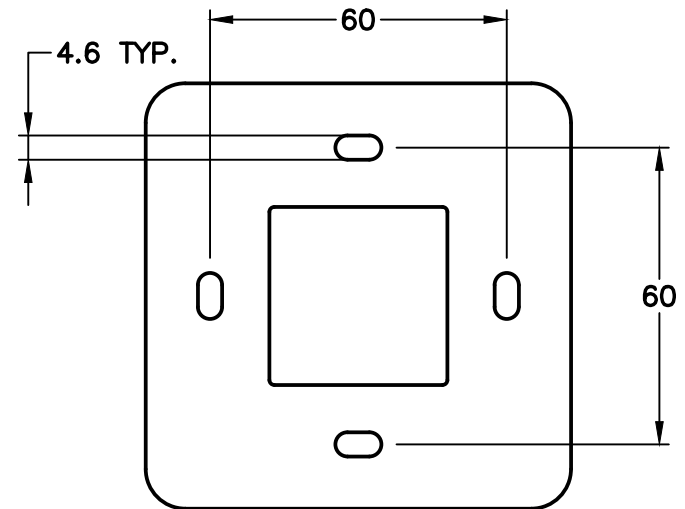

CAT. No.

73555-UV-B

UNIVERSAL 20 AMPERE 250 VOLT EUROPEAN, UK, BRITISH, DENMARK, SWISS, AUSTRALIA, CHINA, JAPAN, BRAZIL, ARGENTINA, AMERICA NEMA, SOUTH AMERICA, ASIA, THAILAND, ISRAEL, INTERNATIONAL, MULTI-CONFIGURATION OUTLET, BS 1363 TYPE G (UK1-13R), 86mmX86mm SIZE, SHUTTERED CONTACTS, 2 POLE-3 WIRE GROUNDING (2P+E). BLACK.

CERTIFICATIONS

ROHS  CE

STANDARDS

EUROPEAN  INTERNATIONAL  TIS 166-2549

PAGE 1 OF 4

NOTES: OUTLET MOUNTS ON EUROPEAN, BRITISH WALL BOXES WITH 60mm (60.3mm) CENTERS.

ALL DIMENSIONS ARE IN MILLIMETERS

FRONT VIEW

SIDE VIEW

MOUNTING DIMENSIONS  
(SHOWN WITHOUT COVER)

POWER STRIP OUTLETS (SOCKETS) ACCEPT MALE PLUG TYPES NOTED BELOW

**IMPORTANT:**

THE "MAXIMUM" RATING OF 73555-UV-B IS 20 AMPERE 250 VOLT.

\*POWER STRIP DOES NOT PROVIDE GROUNDED CONNECTION WHEN EU1-16P AND FR1-16P 3-WIRE GROUNDING PLUGS ARE USED.