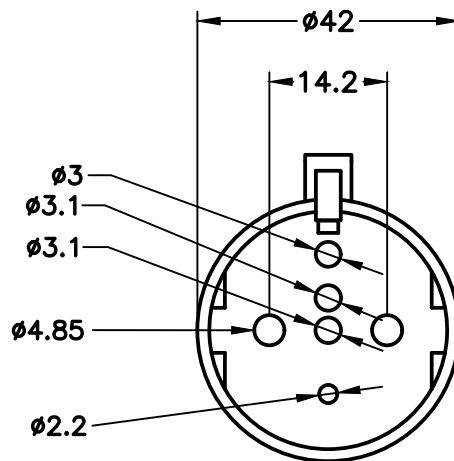

CAT. No.

74900-SGA

ADD-ON ADAPTER FOR EUROPEAN, GERMAN, FRENCH CEE 7/7, 7/4 SCHUKO 16 AMPERE 250 VOLT PLUGS WHEN PLUGS ARE MATED WITH "UNIVERSAL" MULTI-CONFIGURATION POWER STRIPS, SOCKETS. ADD-ON ADAPTER PROVIDES "EARTH" GROUNDING CONNECTION.

NOTE:

1) CAUTION: FOR INSTALLATION AND USE BY QUALIFIED PERSONNEL ONLY.
2) INSTALL ADAPTER ON SCHUKO PLUG FIRST. ALIGN AND INSERT PLUG ADAPTER "GROUNDING EARTH PIN" INTO THE UNIVERSAL RECEPTACLE "GROUNDING" EARTH CONTACT ONLY AS INDICATED BELOW, STEPS 1, 2, 3.
3) SECONDARY OPTION: USE ADAPTER #30140-BLK IN PLACE OF 74900-SGA

PAGE 3 OF 4

ALL DIMENSIONS ARE IN MILLIMETERS

FRONT VIEW