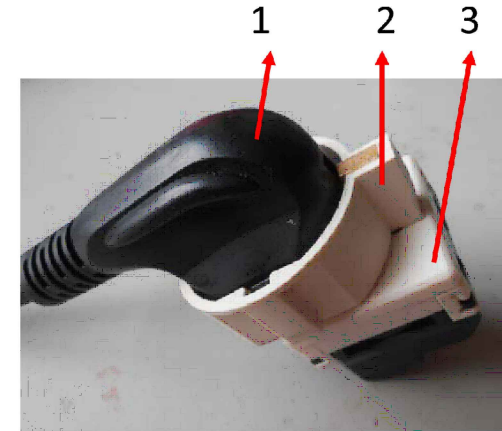

CAT. No.

74900-SGA

ADD-ON ADAPTER FOR EUROPEAN, GERMAN, FRENCH CEE 7/7, 7/4 SCHUKO 16 AMPERE 250 VOLT PLUGS WHEN PLUGS ARE MATED WITH "UNIVERSAL" MULTI-CONFIGURATION POWER STRIPS, SOCKETS. ADD-ON ADAPTER PROVIDES "EARTH" GROUNDING CONNECTION.

NOTE:

1) CAUTION: FOR INSTALLATION AND USE BY QUALIFIED PERSONNEL ONLY.
2) INSTALL ADAPTER ON SCHUKO PLUG FIRST. ALIGN AND INSERT PLUG ADAPTER "GROUNDING EARTH PIN" INTO THE UNIVERSAL RECEPTACLE "GROUNDING" EARTH CONTACT ONLY AS INDICATED BELOW, STEPS 1, 2, 3.
3) SECONDARY OPTION: USE ADAPTER #30140-BLK IN PLACE OF 74900-SGA

PAGE 3 OF 4

ALL DIMENSIONS ARE IN MILLIMETERS

FRONT VIEW