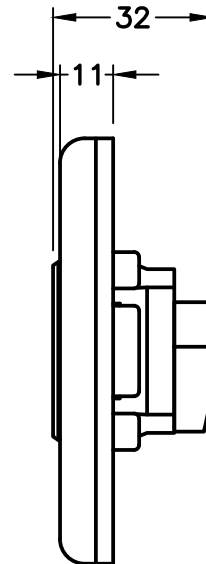

CAT. No.

73555-UV-B

UNIVERSAL 20 AMPERE 250 VOLT EUROPEAN, UK, BRITISH, DENMARK, SWISS, AUSTRALIA, CHINA, JAPAN, BRAZIL, ARGENTINA, AMERICA NEMA, SOUTH AMERICA, ASIA, THAILAND, ISRAEL, INTERNATIONAL, MULTI-CONFIGURATION OUTLET, BS 1363 TYPE G (UK1-13R), 86mmX86mm SIZE, SHUTTERED CONTACTS, 2 POLE-3 WIRE GROUNDING (2P+E). BLACK.

CERTIFICATIONS

ROHS  CE

STANDARDS

EUROPEAN  INTERNATIONAL  TIS 166-2549

PAGE 1 OF 4

NOTES: OUTLET MOUNTS ON EUROPEAN, BRITISH WALL BOXES WITH 60mm (60.3mm) CENTERS.

ALL DIMENSIONS ARE IN MILLIMETERS

FRONT VIEW

SIDE VIEW

MOUNTING DIMENSIONS  
(SHOWN WITHOUT COVER)

POWER STRIP OUTLETS (SOCKETS) ACCEPT MALE PLUG TYPES NOTED BELOW

**IMPORTANT:**

THE "MAXIMUM" RATING OF 73555-UV-B IS 20 AMPERE 250 VOLT.

\*POWER STRIP DOES NOT PROVIDE GROUNDED CONNECTION WHEN EU1-16P AND FR1-16P 3-WIRE GROUNDING PLUGS ARE USED.

UK1-13P  
BACK VIEW

CHANGEABLE  
13 AMP FUSE

SIDE VIEW