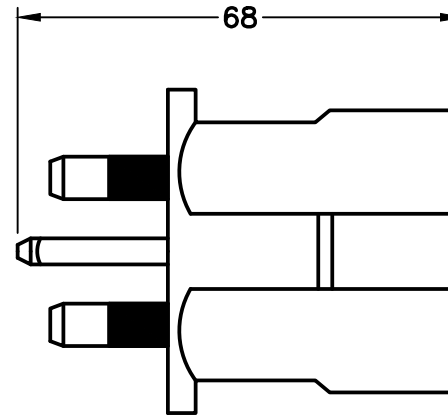

CERTIFICATIONS

ROHS  CE

STANDARDS

EUROPEAN  INTERNATIONAL  TIS 166-2549

PAGE 1 OF 4

NOTES: OUTLET MOUNTS ON EUROPEAN, BRITISH WALL BOXES WITH 60mm (60.3mm) CENTERS.

ALL DIMENSIONS ARE IN MILLIMETERS

FRONT VIEW

PAGE 3 OF 4

ALL DIMENSIONS ARE IN MILLIMETERS

FRONT VIEW

SIDE VIEW

CAT. No.

30140-BLK

BRITISH, UNITED KINGDOM 13 AMPERE 250 VOLT TYPE G PLUG ADAPTER. MATES SCHUKO, GERMAN, FRENCH, EUROPEAN CEE, CEE 7/4, CEE 7/7, CEE 7/16 (EU1-16P) PLUGS TO BRITISH BS 1363A (UK1-13R) POWER OUTLETS, 2 POLE-3 WIRE GROUNDING (2P+E), 13 AMPERE BS 1362 FUSE. BLACK.

CERTIFICATIONS

CE

STANDARDS

CEE 7/7  CEE 7/16  CEE 7/17  BS 1363A  BS 1363  BS 1362  DIN 49440/49441

PAGE 4 OF 4

ALL DIMENSIONS ARE IN MILLIMETERS

EU1-16P  
FRONT VIEW

TOP VIEW

UK1-13P  
BACK VIEW

CHANGEABLE  
13 AMP FUSE

SIDE VIEW