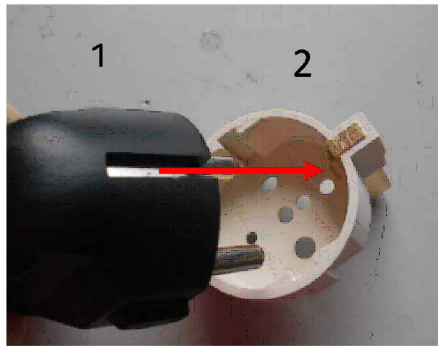

CAT. No.

74900-SGA

ADD-ON ADAPTER FOR EUROPEAN, GERMAN, FRENCH CEE 7/7, 7/4 SCHUKO 16 AMPERE 250 VOLT PLUGS WHEN PLUGS ARE MATED WITH "UNIVERSAL" MULTI-CONFIGURATION POWER STRIPS, SOCKETS. ADD-ON ADAPTER PROVIDES "EARTH" GROUNDING CONNECTION.

NOTE:

1) CAUTION: FOR INSTALLATION AND USE BY QUALIFIED PERSONNEL ONLY.
2) INSTALL ADAPTER ON SCHUKO PLUG FIRST. ALIGN AND INSERT PLUG ADAPTER "GROUNDING EARTH PIN" INTO THE UNIVERSAL RECEPTACLE "GROUNDING" EARTH CONTACT ONLY AS INDICATED BELOW, STEPS 1, 2, 3.
3) SECONDARY OPTION: USE ADAPTER #30140-BLK IN PLACE OF 74900-SGA

PAGE 3 OF 4

ALL DIMENSIONS ARE IN MILLIMETERS

FRONT VIEW