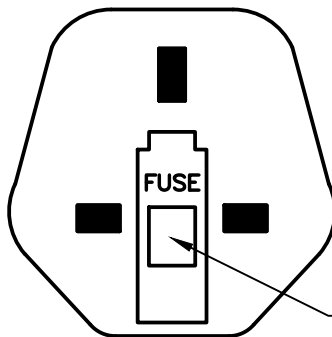

UK1-13P  
BACK VIEW

CHANGEABLE  
13 AMP FUSE

SIDE VIEW