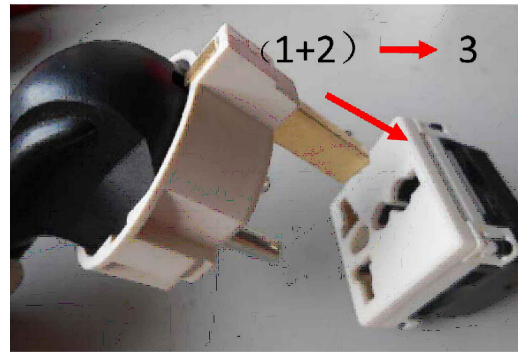

CAT. No.

74900-SGA

ADD-ON ADAPTER FOR EUROPEAN, GERMAN, FRENCH CEE 7/7, 7/4 SCHUKO 16 AMPERE 250 VOLT PLUGS WHEN PLUGS ARE MATED WITH "UNIVERSAL" MULTI-CONFIGURATION POWER STRIPS, SOCKETS. ADD-ON ADAPTER PROVIDES "EARTH" GROUNDING CONNECTION.

NOTE:

1) CAUTION: FOR INSTALLATION AND USE BY QUALIFIED PERSONNEL ONLY.
2) INSTALL ADAPTER ON SCHUKO PLUG FIRST. ALIGN AND INSERT PLUG ADAPTER "GROUNDING EARTH PIN" INTO THE UNIVERSAL RECEPTACLE "GROUNDING" EARTH CONTACT ONLY AS INDICATED BELOW, STEPS 1, 2, 3.
3) SECONDARY OPTION: USE ADAPTER #30140-BLK IN PLACE OF 74900-SGA

PAGE 3 OF 4

ALL DIMENSIONS ARE IN MILLIMETERS

FRONT VIEW