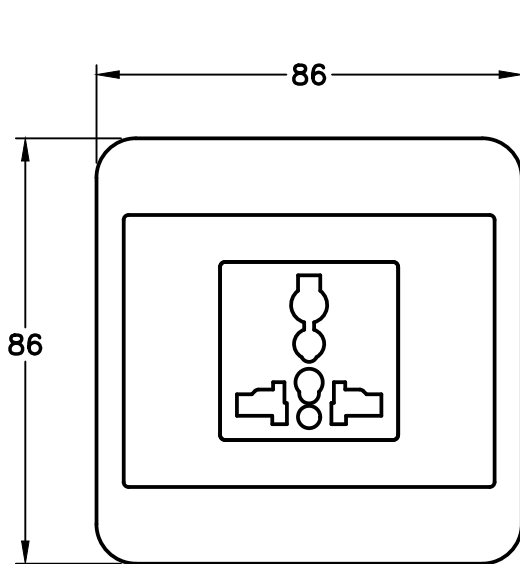

CAT. No.

73555-UV-B

UNIVERSAL 20 AMPERE 250 VOLT EUROPEAN, UK, BRITISH, DENMARK, SWISS, AUSTRALIA, CHINA, JAPAN, BRAZIL, ARGENTINA, AMERICA NEMA, SOUTH AMERICA, ASIA, THAILAND, ISRAEL, INTERNATIONAL, MULTI-CONFIGURATION OUTLET, BS 1363 TYPE G (UK1-13R), 86mmX86mm SIZE, SHUTTERED CONTACTS, 2 POLE-3 WIRE GROUNDING (2P+E). BLACK.

CERTIFICATIONS

ROHS  CE

STANDARDS

EUROPEAN  INTERNATIONAL  TIS 166-2549

PAGE 1 OF 4

NOTES: OUTLET MOUNTS ON EUROPEAN, BRITISH WALL BOXES WITH 60mm (60.3mm) CENTERS.

ALL DIMENSIONS ARE IN MILLIMETERS

FRONT VIEW

SIDE VIEW

MOUNTING DIMENSIONS  
(SHOWN WITHOUT COVER)

POWER STRIP OUTLETS (SOCKETS) ACCEPT MALE PLUG TYPES NOTED BELOW

**IMPORTANT:**

THE "MAXIMUM" RATING OF 73555-UV-B IS 20 AMPERE 250 VOLT.

\*POWER STRIP DOES NOT PROVIDE GROUNDED CONNECTION WHEN EU1-16P AND FR1-16P 3-WIRE GROUNDING PLUGS ARE USED.