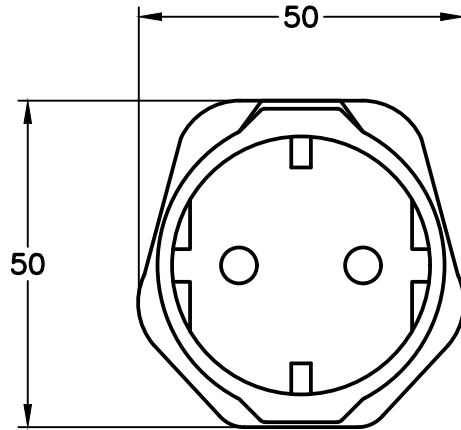

CERTIFICATIONS

ROHS  CE

STANDARDS

EUROPEAN  INTERNATIONAL  TIS 166-2549

PAGE 1 OF 4

NOTES: OUTLET MOUNTS ON EUROPEAN, BRITISH WALL BOXES WITH 60mm (60.3mm) CENTERS.

ALL DIMENSIONS ARE IN MILLIMETERS

FRONT VIEW

CERTIFICATIONS

CE

STANDARDS

CEE 7/7  CEE 7/16  CEE 7/17  BS 1363A  BS 1363  BS 1362  DIN 49440/49441

PAGE 4 OF 4

ALL DIMENSIONS ARE IN MILLIMETERS

EU1-16P  
FRONT VIEW

TOP VIEW

UK1-13P  
BACK VIEW

CHANGEABLE  
13 AMP FUSE

SIDE VIEW