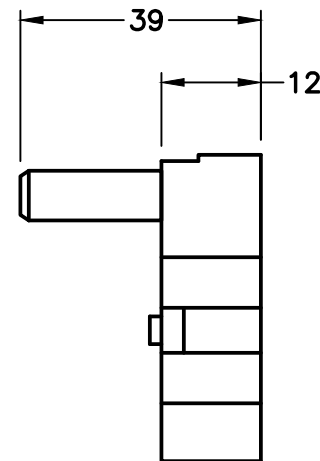

CERTIFICATIONS

ROHS  CE

STANDARDS

EUROPEAN  INTERNATIONAL  TIS 166-2549

PAGE 1 OF 4

NOTES: OUTLET MOUNTS ON EUROPEAN, BRITISH WALL BOXES WITH 60mm (60.3mm) CENTERS.

ALL DIMENSIONS ARE IN MILLIMETERS

FRONT VIEW

PAGE 3 OF 4

ALL DIMENSIONS ARE IN MILLIMETERS

FRONT VIEW

SIDE VIEW

CAT. No.

30140-BLK

BRITISH, UNITED KINGDOM 13 AMPERE 250 VOLT TYPE G PLUG ADAPTER. MATES SCHUKO, GERMAN, FRENCH, EUROPEAN CEE, CEE 7/4, CEE 7/7, CEE 7/16 (EU1-16P) PLUGS TO BRITISH BS 1363A (UK1-13R) POWER OUTLETS, 2 POLE-3 WIRE GROUNDING (2P+E), 13 AMPERE BS 1362 FUSE. BLACK.

UK1-13P  
BACK VIEW

CHANGEABLE  
13 AMP FUSE

SIDE VIEW