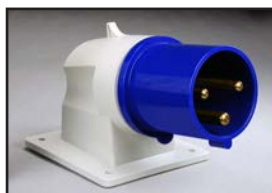

888-661306