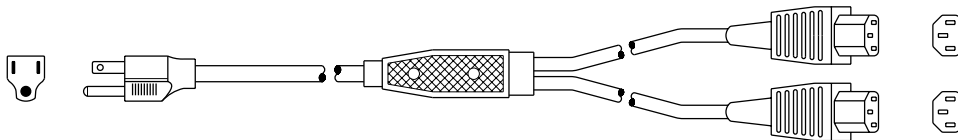

NEMA 5-15P / C-13 SPLITTER CORD SETS

CAT. NO. 81415-Y

NEMA 5-15P, 15A-125 VOLT PLUG AND (Y) TYPE SPLITTER CORD WITH TWO IEC-60320 C-13 CONNECTORS, 14/3 AWG CORDAGE, SJTO, 105 DEGREE C, BLACK, 10 FT. (3.1 METERS LONG).

CAT. NO. 81415-Y2M

NEMA 5-15P, 15A-125 VOLT PLUG AND (Y) TYPE SPLITTER CORD WITH TWO IEC-60320 C-13 CONNECTORS, 14/3 AWG CORDAGE, SJTO, 105 DEGREE C, BLACK, 6FT. (2 METERS LONG).