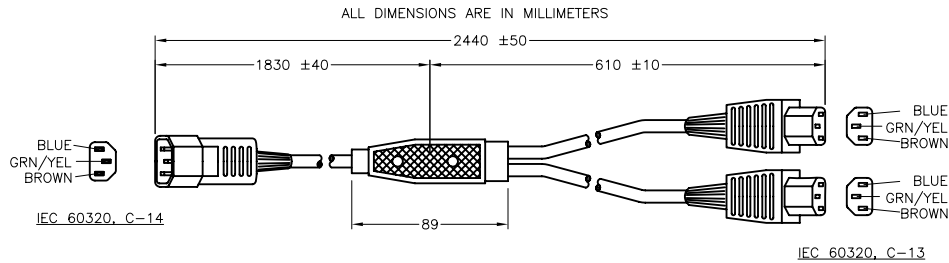

C-13, C-14 "Y" SPLITTER CORD SETS

CAT. NO. 98226-Y

"UNIVERSAL APPROVED" (Y) TYPE SPLITTER CORD SET. IEC 60320 C-14 PLUG AND TWO IEC 60320 C-13 CONNECTORS. 10 AMPERE - 250 VOLTS, 18/3 AWG SJTO, 105 DEGREE C, HO5VV-F BLACK CORDAGE, 8 FT. LONG (96 IN.), UL, CSA, EUROPEAN APPROVALS.

CAT. NO. 98226-Y18

"UNIVERSAL APPROVED" (Y) TYPE SPLITTER CORD SET. IEC 60320 C-14 PLUG AND TWO IEC 60320 C-13 CONNECTORS. 10 AMPERE - 250 VOLTS, 18/3 AWG SJTO, 105 DEGREE C, HO5VV-F BLACK CORDAGE, 18 INCHES LONG, UL, CSA, EUROPEAN APPROVALS.

CAT. NO. 98226-Y72

"UNIVERSAL APPROVED" (Y) TYPE SPLITTER CORD SET. IEC 60320 C-14 PLUG AND TWO IEC 60320 C-13 CONNECTORS. 10 AMPERE - 250 VOLTS, 18/3 AWG SJTO, 105 DEGREE C, HO5VV-F BLACK CORDAGE, 6 FEET LONG (72 IN.), UL, CSA, EUROPEAN APPROVALS.

CAT. NO. 98625-Y

UL/CSA LISTED (Y) TYPE SPLITTER CORD SET. IEC 60320 C-14 PLUG AND TWO IEC 60320 C-13 CONNECTORS. 15 AMPERE - 250 VOLTS, 14/3 AWG CORDAGE, SJTO, 105 DEGREE C, BLACK, 8 FT. LONG (96 IN.), UL, CSA APPROVALS.