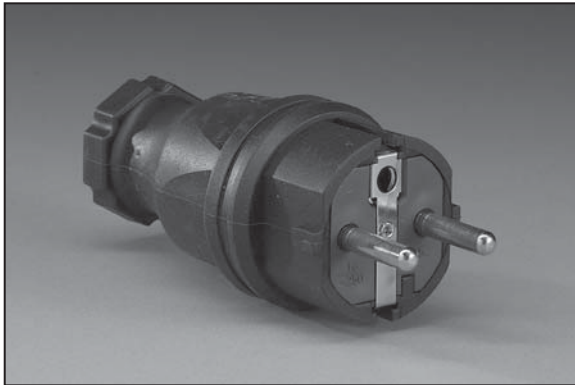

BULLETIN #4152010

**“SCHUKO” CEE7/7 HARD DUTY, IMPACT RESISTANT
“T” RATED PLUGS & CONNECTORS. IP 44, IP20
RATED, 16A-250V, 2 POLE - 3 WIRE GROUNDING**

**DESIGNED FOR INDUSTRIAL, MARINE, MILITARY EQUIPMENT, EXTENSION CORDS
AND CONSTRUCTION SITES, AND OTHER HARD DUTY APPLICATIONS.**

PRODUCT FEATURES:

CONDUCTOR SIZE: MAXIMUM AWG / MM ACCEPTED = 4.0mm (12 AWG)

STRAIN RELIEF: MAXIMUM CORDAGE O.D. ACCEPTED = 11mm DIA. (0.433)

TERMINALS: CLAMP TYPE, PRESSURE PLATE.

TEMP RANGE: -25 DEGREE C + 45 DEGREE C.

CERTIFICATIONS: RoHS, CE MARK.

APPROVALS: VDE, OVE, CEBEC, FI, S, KEMA, UTE, NF APPROVALS.

CAT. NO. 70141-HD
“SCHUKO” CEE 7/7 (EU1-16P)
16A-250V SPLASH PROOF PLUG.
IP 44 RATED, “T” IMPACT RATING.
2 POLE - 3 WIRE GROUNDING. BLACK.

CAT. NO. 70161-HD
“SCHUKO” CEE 7 (EU1-16R)
16A-250V CONNECTOR BODY.
IP 20 RATED, “T” IMPACT RATING.
2 POLE - 3 WIRE GROUNDING. BLACK.

CAT. NO. 70161-HDA
“SCHUKO” CEE 7 (EU1-16R) 16A-250V
SPLASH PROOF IP44 RATED CONNECTOR
BODY. “SNAP SHUT” CLOSURE COVER.
“T” IMPACT RATING, 2 POLE - 3 WIRE
GROUNDING. BLACK.