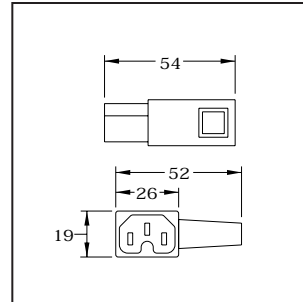

CAT. 57055-M

IEC60320 C-13 CONNECTOR, (ACCEPTS 12/3 AWG, CONDUCTORS), CORD GRIP RANGE .360-.655, BLACK, 15A-125V / 10A-250V, 2 POLE 3 WIRE. UL/CSA.

CAT. 57050-M

IEC60320 C-15/C-13 CONNECTOR, (ACCEPTS 12/3 AWG CONDUCTORS), CORD GRIP RANGE .360-.655, BLACK, 15A-125V/10A-250V, 2 POLE 3 WIRE. UL/CSA.

CAT.57075 (LEFT ANGLE)

IEC60320 C-15/13 CONNECTOR, LEFT ANGLE CORD GRIP, (ACCEPTS 16/3 AWG, 1.5mm² CONDUCTORS), MAX. EXTERNAL STRAIN RELIEF = 7mm DIA. (0.276) BLACK, 2 POLE 3 WIRE. (15A-250V-UL/CSA), (10A-250V VDE)

CAT. 57045 (LEFT ANGLE)

IEC60320/C-14 PLUG, LEFT ANGLE CORD GRIP, (ACCEPTS 16/3 AWG, 1.5mm² CONDUCTORS), MAX. EXTERNAL STRAIN RELIEF = 7mm DIA. (0.276), BLACK, 2 POLE 3 WIRE. (15A-250V-UL/CSA), (10A-250V VDE)

CAT. 30700

ADAPTER, IEC 60320 C-14 PLUG TO IEC 60320 C-19 CONNECTOR, 15A-250V, 12 INCH LONG, BLACK.

- CAT. 30700X1M 1 METER LONG (3'3")
- CAT. 30700X1.5M 1.5 METERS LONG (4'9")
- CAT. 30700X2M 2 METERS LONG (6'7")
- CAT. 30700X2.5M 2.5 METERS LONG (8'2")
- CAT. 30700X10FT 3.1 METERS LONG (10')