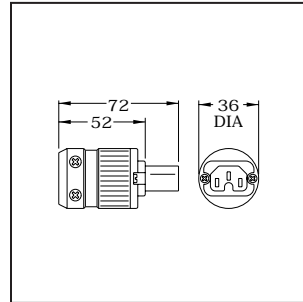

CAT. 57055-M

IEC60320 C-13 CONNECTOR, (ACCEPTS 12/3 AWG, CONDUCTORS), CORD GRIP RANGE .360-.655, BLACK, 15A-125V / 10A-250V, 2 POLE 3 WIRE. UL/CSA.

CAT. 57050-M

IEC60320 C-15/C-13 CONNECTOR, (ACCEPTS 12/3 AWG CONDUCTORS), CORD GRIP RANGE .360-.655, BLACK, 15A-125V/10A-250V, 2 POLE 3 WIRE. UL/CSA.

CAT.57075 (LEFT ANGLE)

IEC60320 C-15/13 CONNECTOR, LEFT ANGLE CORD GRIP, (ACCEPTS 16/3 AWG, 1.5mm² CONDUCTORS), MAX. EXTERNAL STRAIN RELIEF = 7mm DIA. (0.276) BLACK, 2 POLE 3 WIRE. (15A-250V-UL/CSA), (10A-250V VDE)

CAT. 57045 (LEFT ANGLE)

IEC60320/C-14 PLUG, LEFT ANGLE CORD GRIP, (ACCEPTS 16/3 AWG, 1.5mm² CONDUCTORS), MAX. EXTERNAL STRAIN RELIEF = 7mm DIA. (0.276), BLACK, 2 POLE 3 WIRE. (15A-250V-UL/CSA), (10A-250V VDE)

CAT. 30700

ADAPTER, IEC 60320 C-14 PLUG TO IEC 60320 C-19 CONNECTOR, 15A-250V, 12 INCH LONG, BLACK.

- CAT. 30700X1M 1 METER LONG (3'3")
- CAT. 30700X1.5M 1.5 METERS LONG (4'9")
- CAT. 30700X2M 2 METERS LONG (6'7")
- CAT. 30700X2.5M 2.5 METERS LONG (8'2")
- CAT. 30700X10FT 3.1 METERS LONG (10')