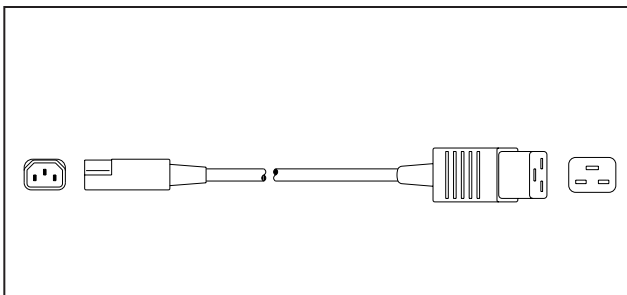

CAT. 57055-M

IEC60320 C-13 CONNECTOR, (ACCEPTS 12/3 AWG, CONDUCTORS), CORD GRIP RANGE .360-.655, BLACK, 15A-125V / 10A-250V, 2 POLE 3 WIRE. UL/CSA.

CAT. 57050-M

IEC60320 C-15/C-13 CONNECTOR, (ACCEPTS 12/3 AWG CONDUCTORS), CORD GRIP RANGE .360-.655, BLACK, 15A-125V/10A-250V, 2 POLE 3 WIRE. UL/CSA.

CAT.57075 (LEFT ANGLE)

IEC60320 C-15/13 CONNECTOR, LEFT ANGLE CORD GRIP, (ACCEPTS 16/3 AWG, 1.5mm² CONDUCTORS), MAX. EXTERNAL STRAIN RELIEF = 7mm DIA. (0.276) BLACK, 2 POLE 3 WIRE. (15A-250V-UL/CSA), (10A-250V VDE)

CAT. 57045 (LEFT ANGLE)

IEC60320/C-14 PLUG, LEFT ANGLE CORD GRIP, (ACCEPTS 16/3 AWG, 1.5mm² CONDUCTORS), MAX. EXTERNAL STRAIN RELIEF = 7mm DIA. (0.276), BLACK, 2 POLE 3 WIRE. (15A-250V-UL/CSA), (10A-250V VDE)

CAT. 30700

ADAPTER, IEC 60320 C-14 PLUG TO IEC 60320 C-19 CONNECTOR, 15A-250V, 12 INCH LONG, BLACK.

- CAT. 30700X1M 1 METER LONG (3'3")
- CAT. 30700X1.5M 1.5 METERS LONG (4'9")
- CAT. 30700X2M 2 METERS LONG (6'7")
- CAT. 30700X2.5M 2.5 METERS LONG (8'2")
- CAT. 30700X10FT 3.1 METERS LONG (10')