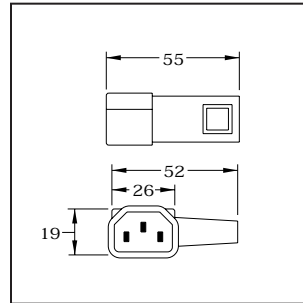

CAT. 57055-M

IEC60320 C-13 CONNECTOR, (ACCEPTS 12/3 AWG, CONDUCTORS), CORD GRIP RANGE .360-.655, BLACK, 15A-125V / 10A-250V, 2 POLE 3 WIRE. UL/CSA.

CAT. 57050-M

IEC60320 C-15/C-13 CONNECTOR, (ACCEPTS 12/3 AWG CONDUCTORS), CORD GRIP RANGE .360-.655, BLACK, 15A-125V/10A-250V, 2 POLE 3 WIRE. UL/CSA.

CAT.57075 (LEFT ANGLE)

IEC60320 C-15/13 CONNECTOR, LEFT ANGLE CORD GRIP, (ACCEPTS 16/3 AWG, 1.5mm² CONDUCTORS), MAX. EXTERNAL STRAIN RELIEF = 7mm DIA. (0.276) BLACK, 2 POLE 3 WIRE. (15A-250V-UL/CSA), (10A-250V VDE)

CAT. 57045 (LEFT ANGLE)

IEC60320/C-14 PLUG, LEFT ANGLE CORD GRIP, (ACCEPTS 16/3 AWG, 1.5mm² CONDUCTORS), MAX. EXTERNAL STRAIN RELIEF = 7mm DIA. (0.276), BLACK, 2 POLE 3 WIRE. (15A-250V-UL/CSA), (10A-250V VDE)

CAT. 30700

ADAPTER, IEC 60320 C-14 PLUG TO IEC 60320 C-19 CONNECTOR, 15A-250V, 12 INCH LONG, BLACK.

- CAT. 30700X1M 1 METER LONG (3'3")
- CAT. 30700X1.5M 1.5 METERS LONG (4'9")
- CAT. 30700X2M 2 METERS LONG (6'7")
- CAT. 30700X2.5M 2.5 METERS LONG (8'2")
- CAT. 30700X10FT 3.1 METERS LONG (10')